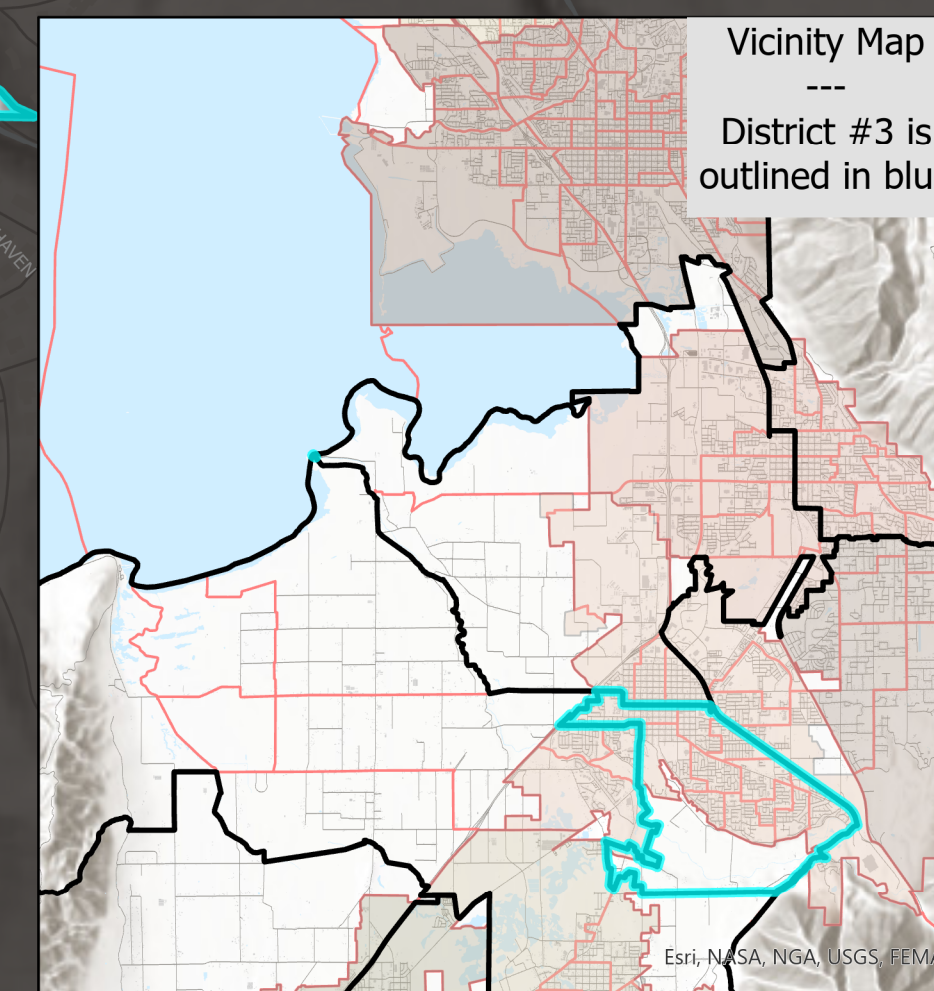

SF401

Map is copyrighted by Utah County, which makes no warranty for its accuracy.

Utah County Elections
100 East Center Street
Provo, UT 84606
(801) 851-8128

Created Feb 2022

Vicinity Map
District #3 is outlined in blue