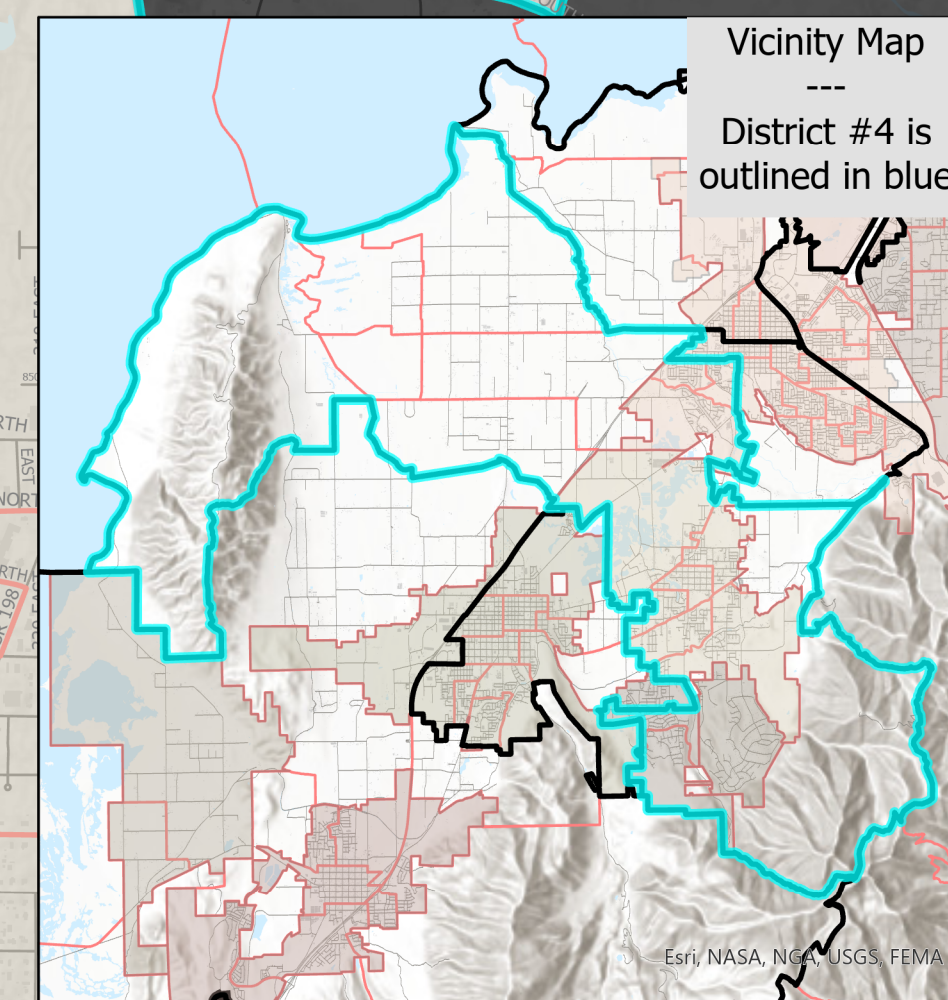

Nebo School Board District 4

Northern Portion of District #4

Legend

- County Boundar Line
- Voting Precincts
- Road Centerlines
- Waterbodies

Nebo School Board Unassigned

Nebo School District

Nebo School Board District 4

Nebo School Board District 2

Nebo School Board District 3

Nebo School Board District 7

Nebo School Board District 1

Map is copyrighted by Utah County, which makes no warranty for its accuracy.

Utah County Elections
100 East Center Street
Provo, UT 84606
(801) 851-8128

Created Feb 2022

Vicinity Map

District #4 is outlined in blue

Esri, NASA, NOAA, USGS, FEMA