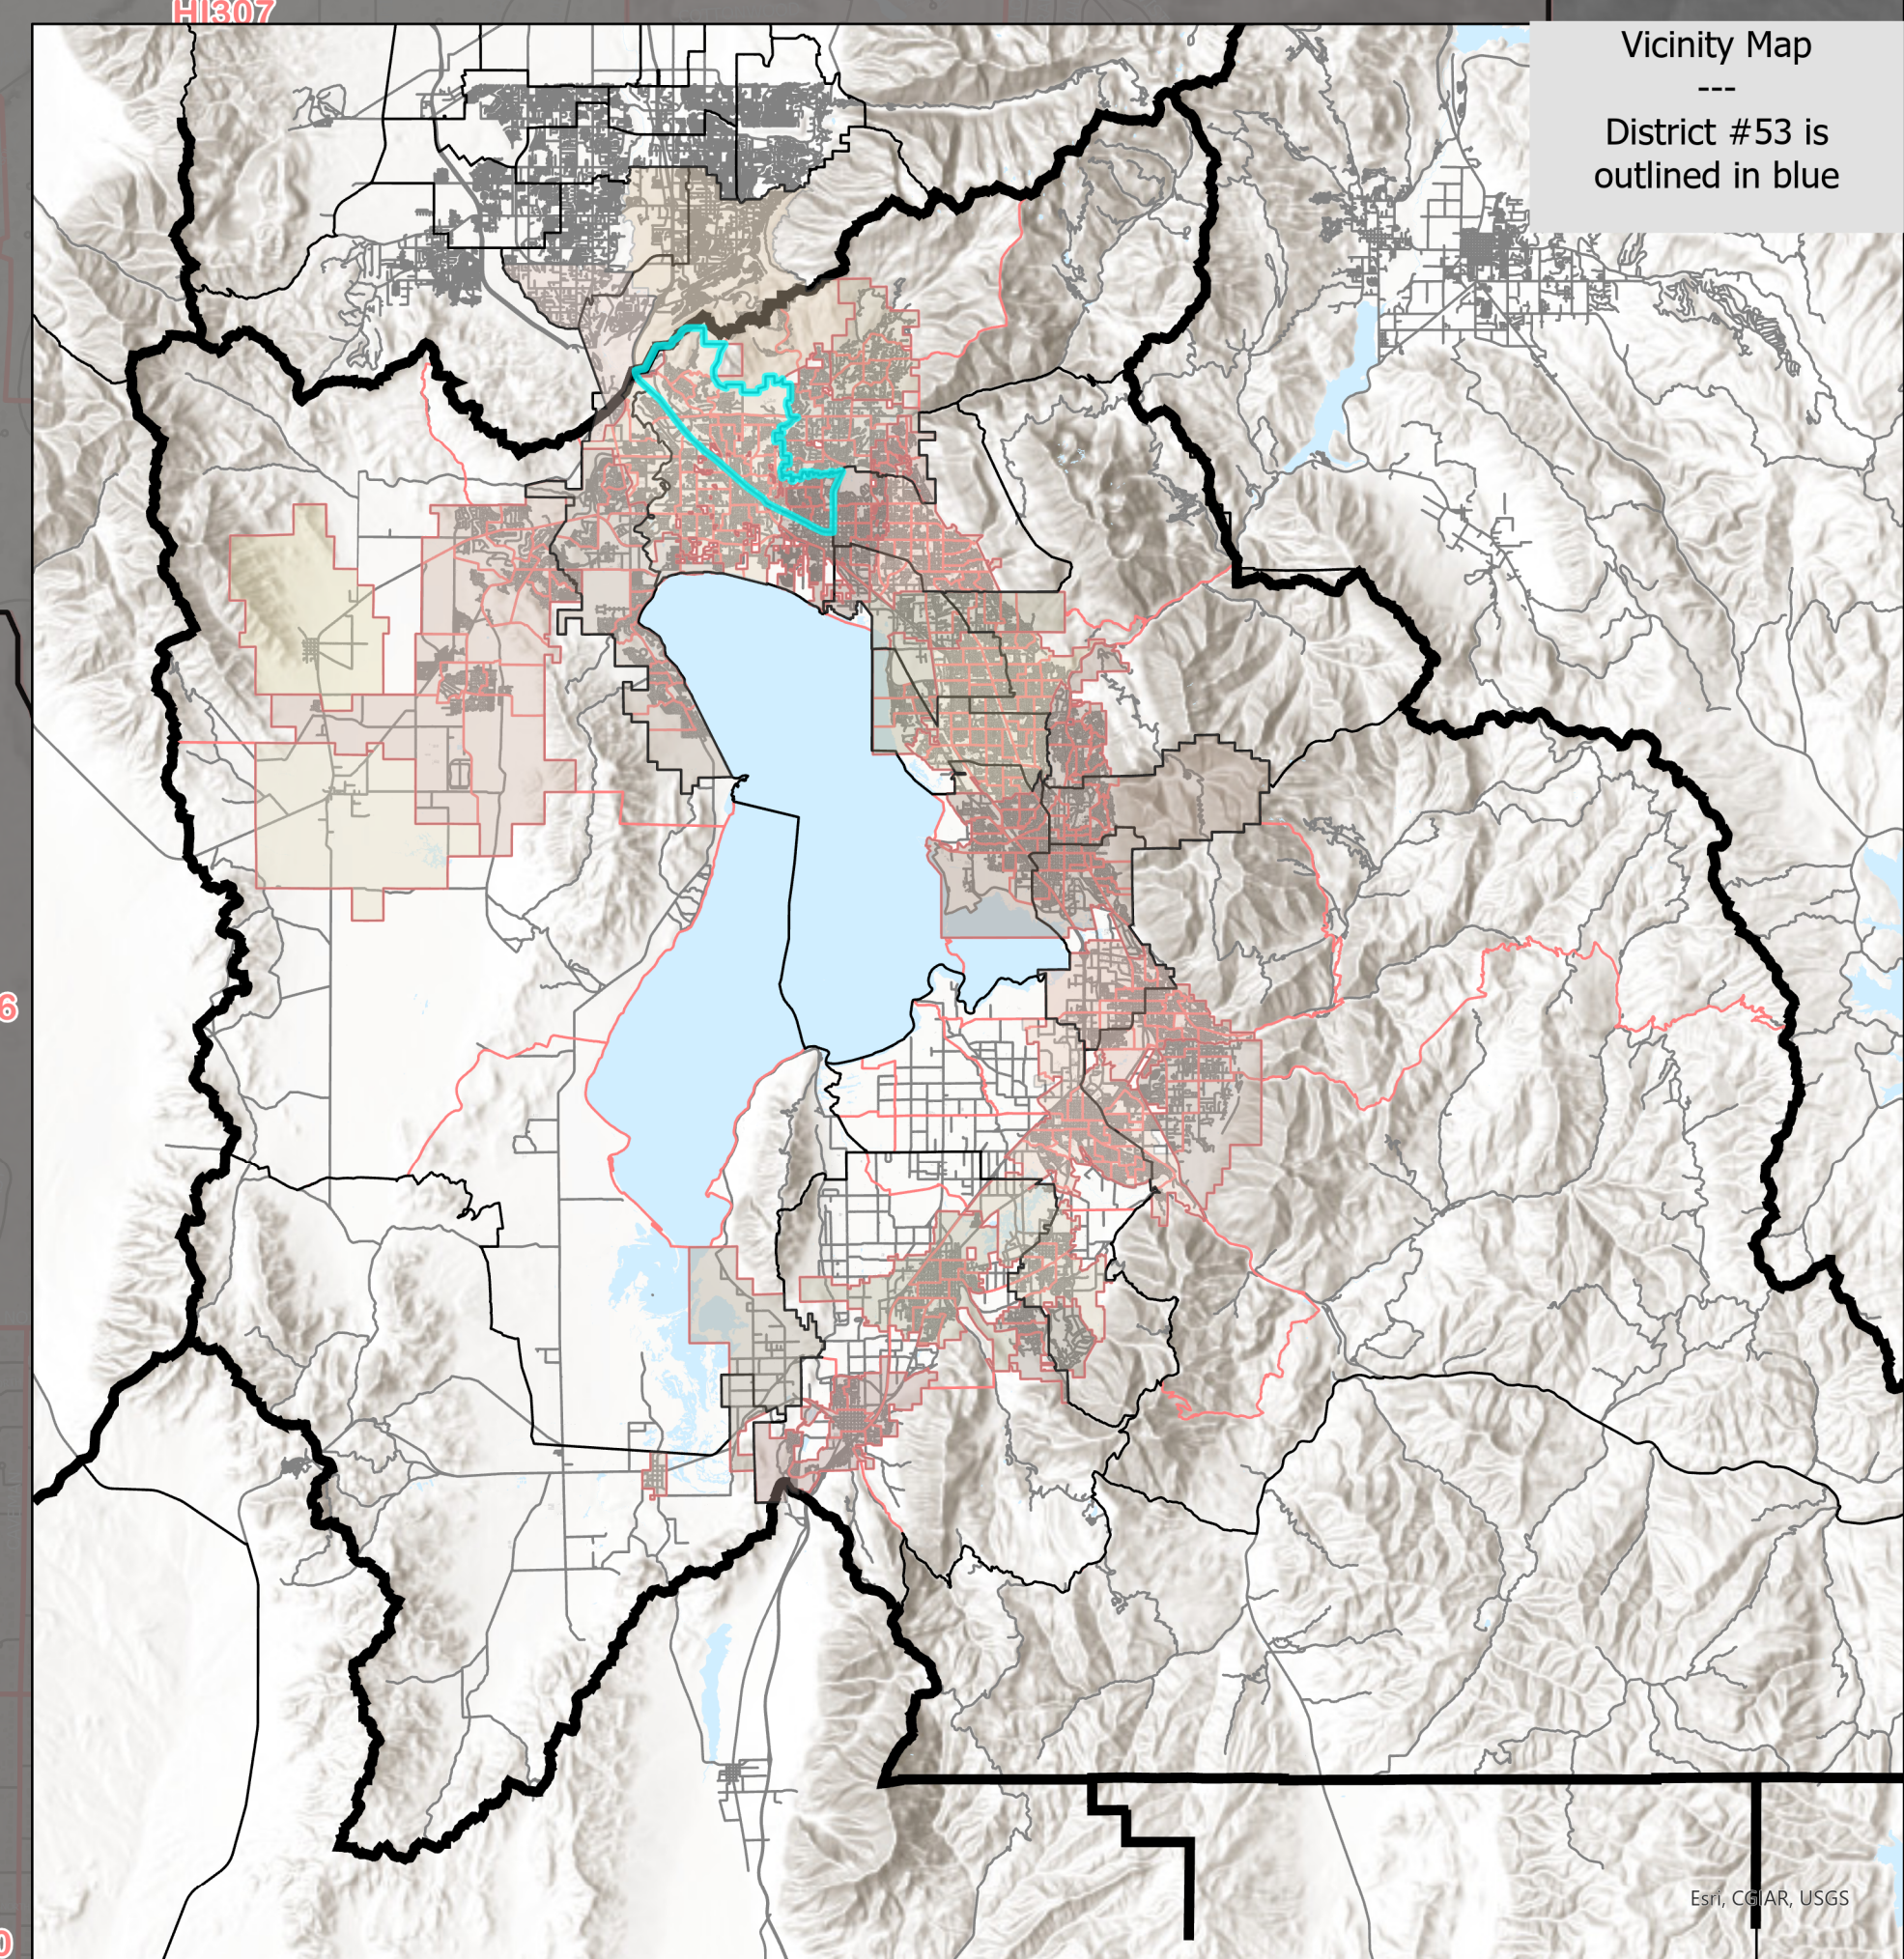

# State House District 53

### Legend

- County Boundar Line
- Voting Precincts
- Road Centerlines
- Waterbodies

**Utah County**  
HEART of UTAH

Map is copyrighted by Utah County, which makes no warranty for its accuracy.

Utah County Elections  
100 East Center Street  
Provo, UT 84606  
(801) 851-8128