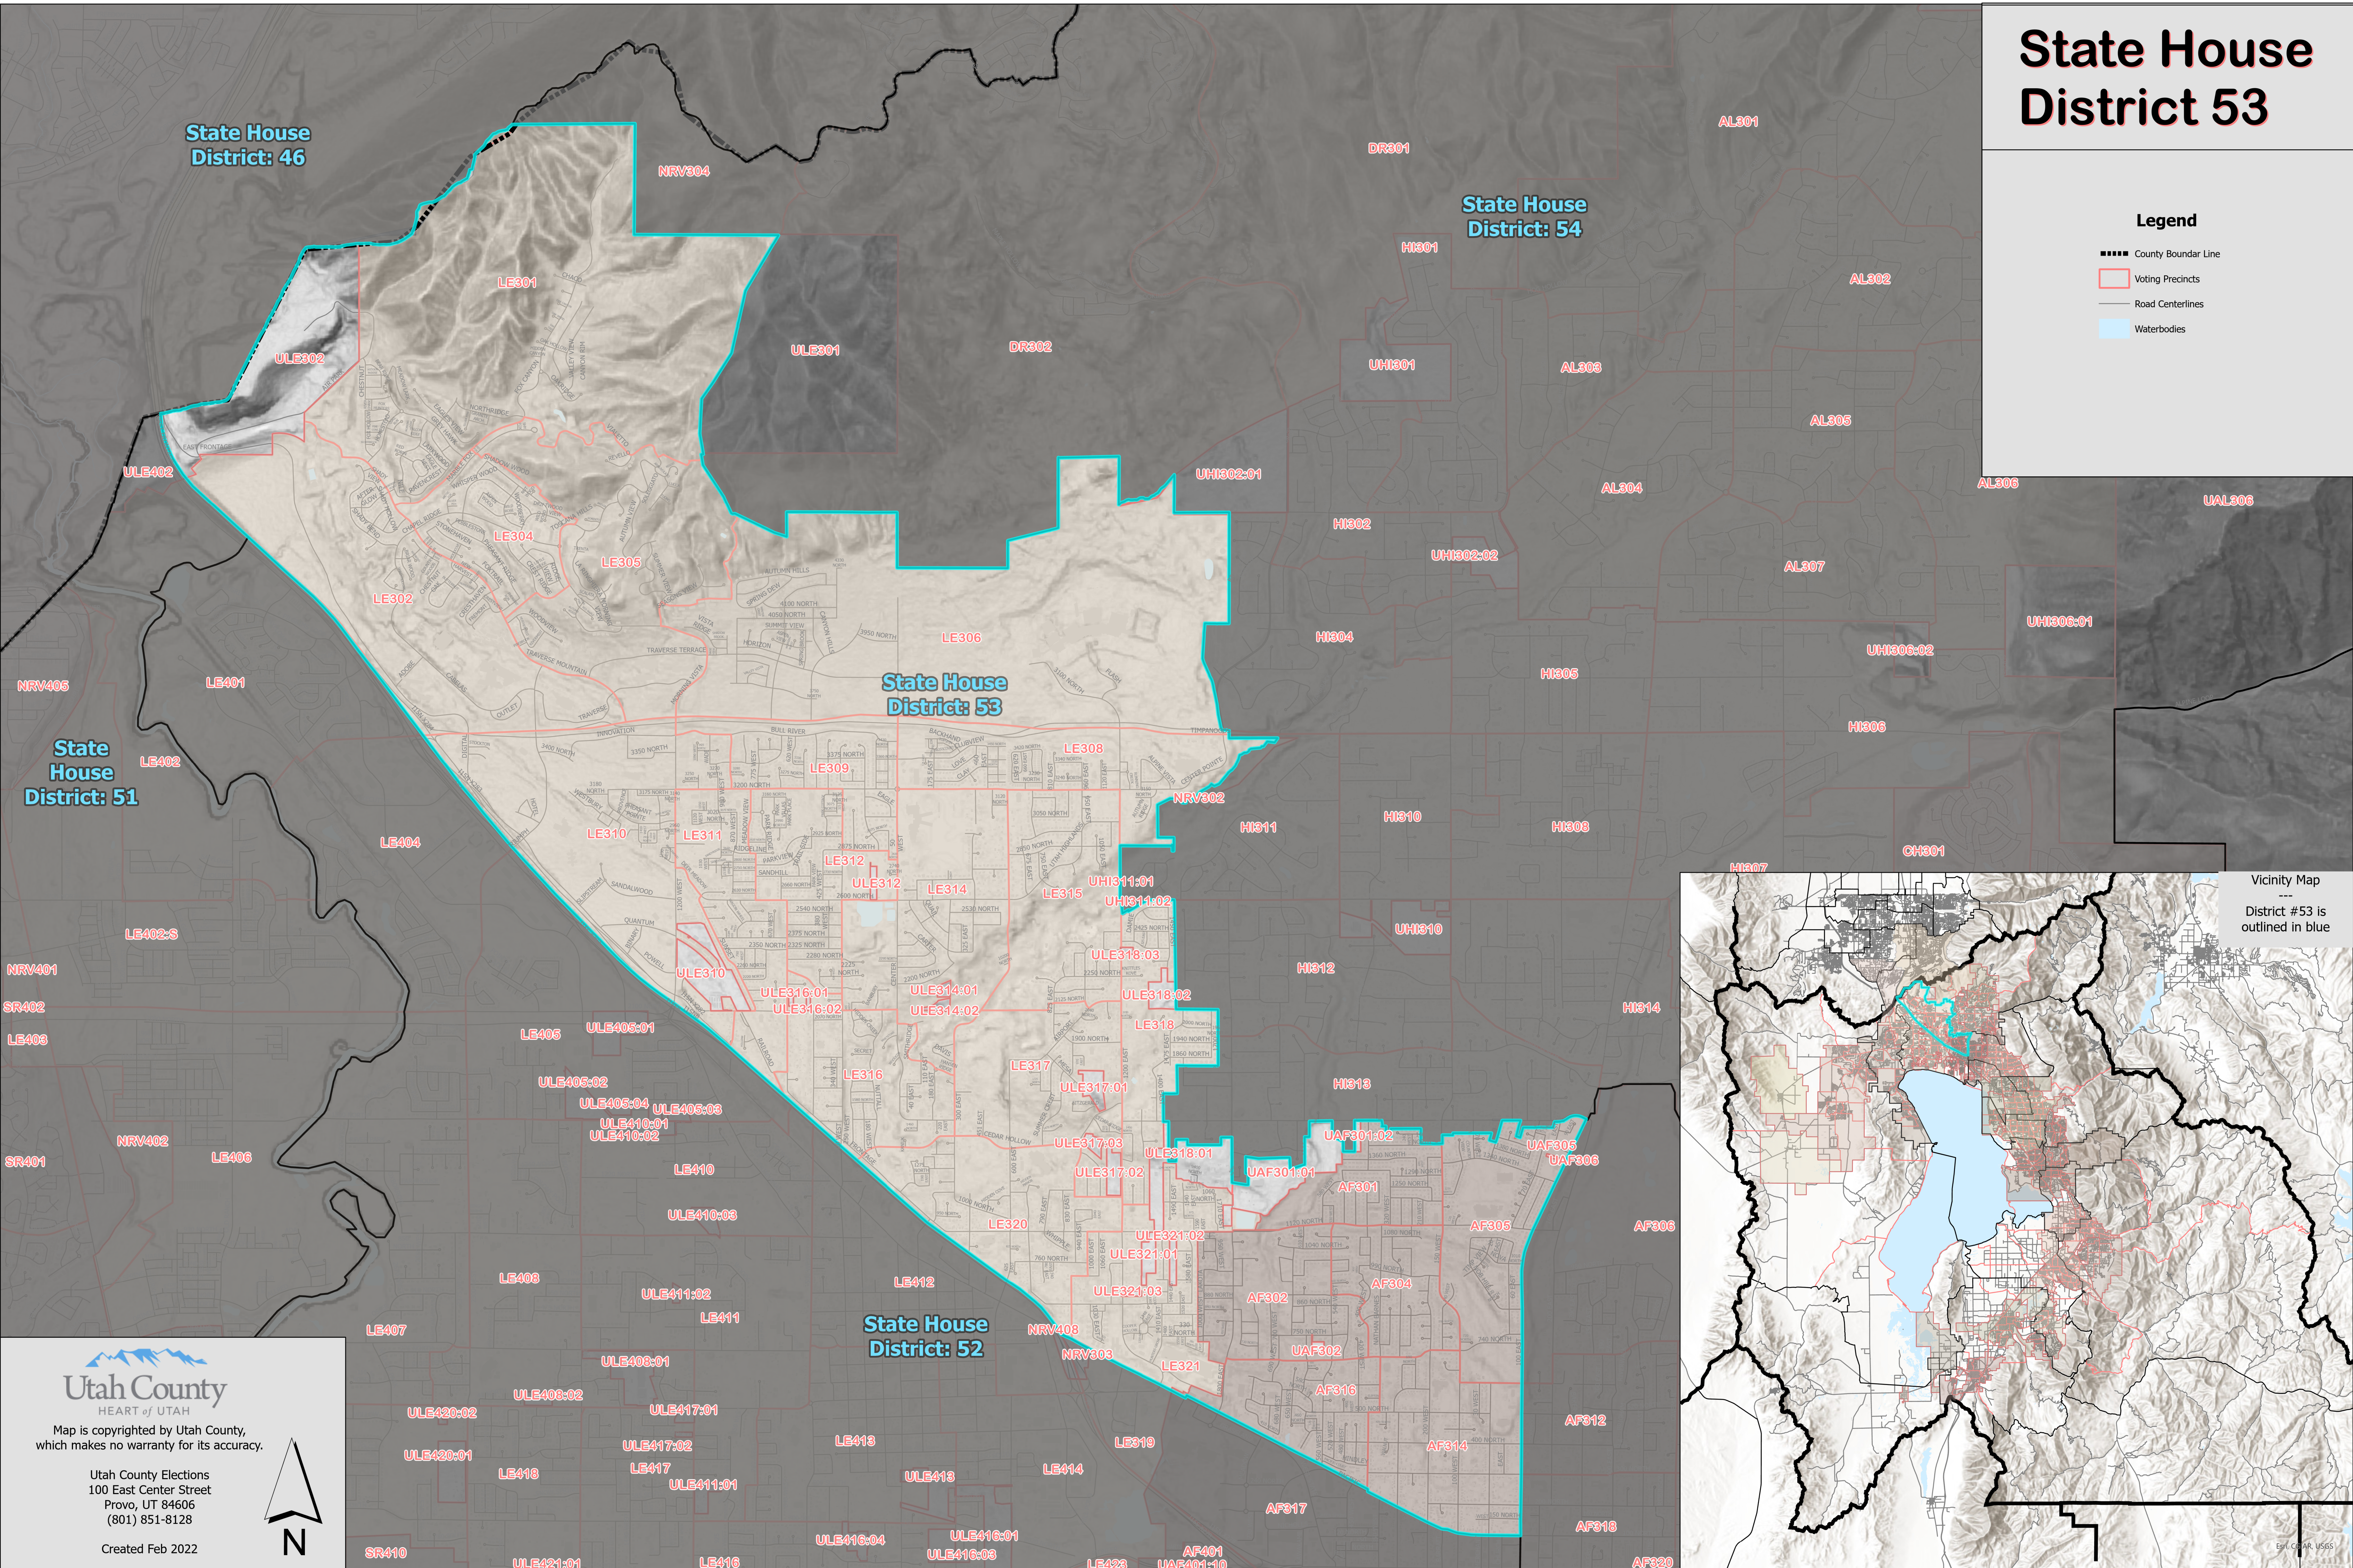

# State House District 53

### Legend

- County Boundar Line
- Voting Precincts
- Road Centerlines
- Waterbodies

**Utah County**  
HEART of UTAH

Map is copyrighted by Utah County, which makes no warranty for its accuracy.

Utah County Elections  
100 East Center Street  
Provo, UT 84606  
(801) 851-8128