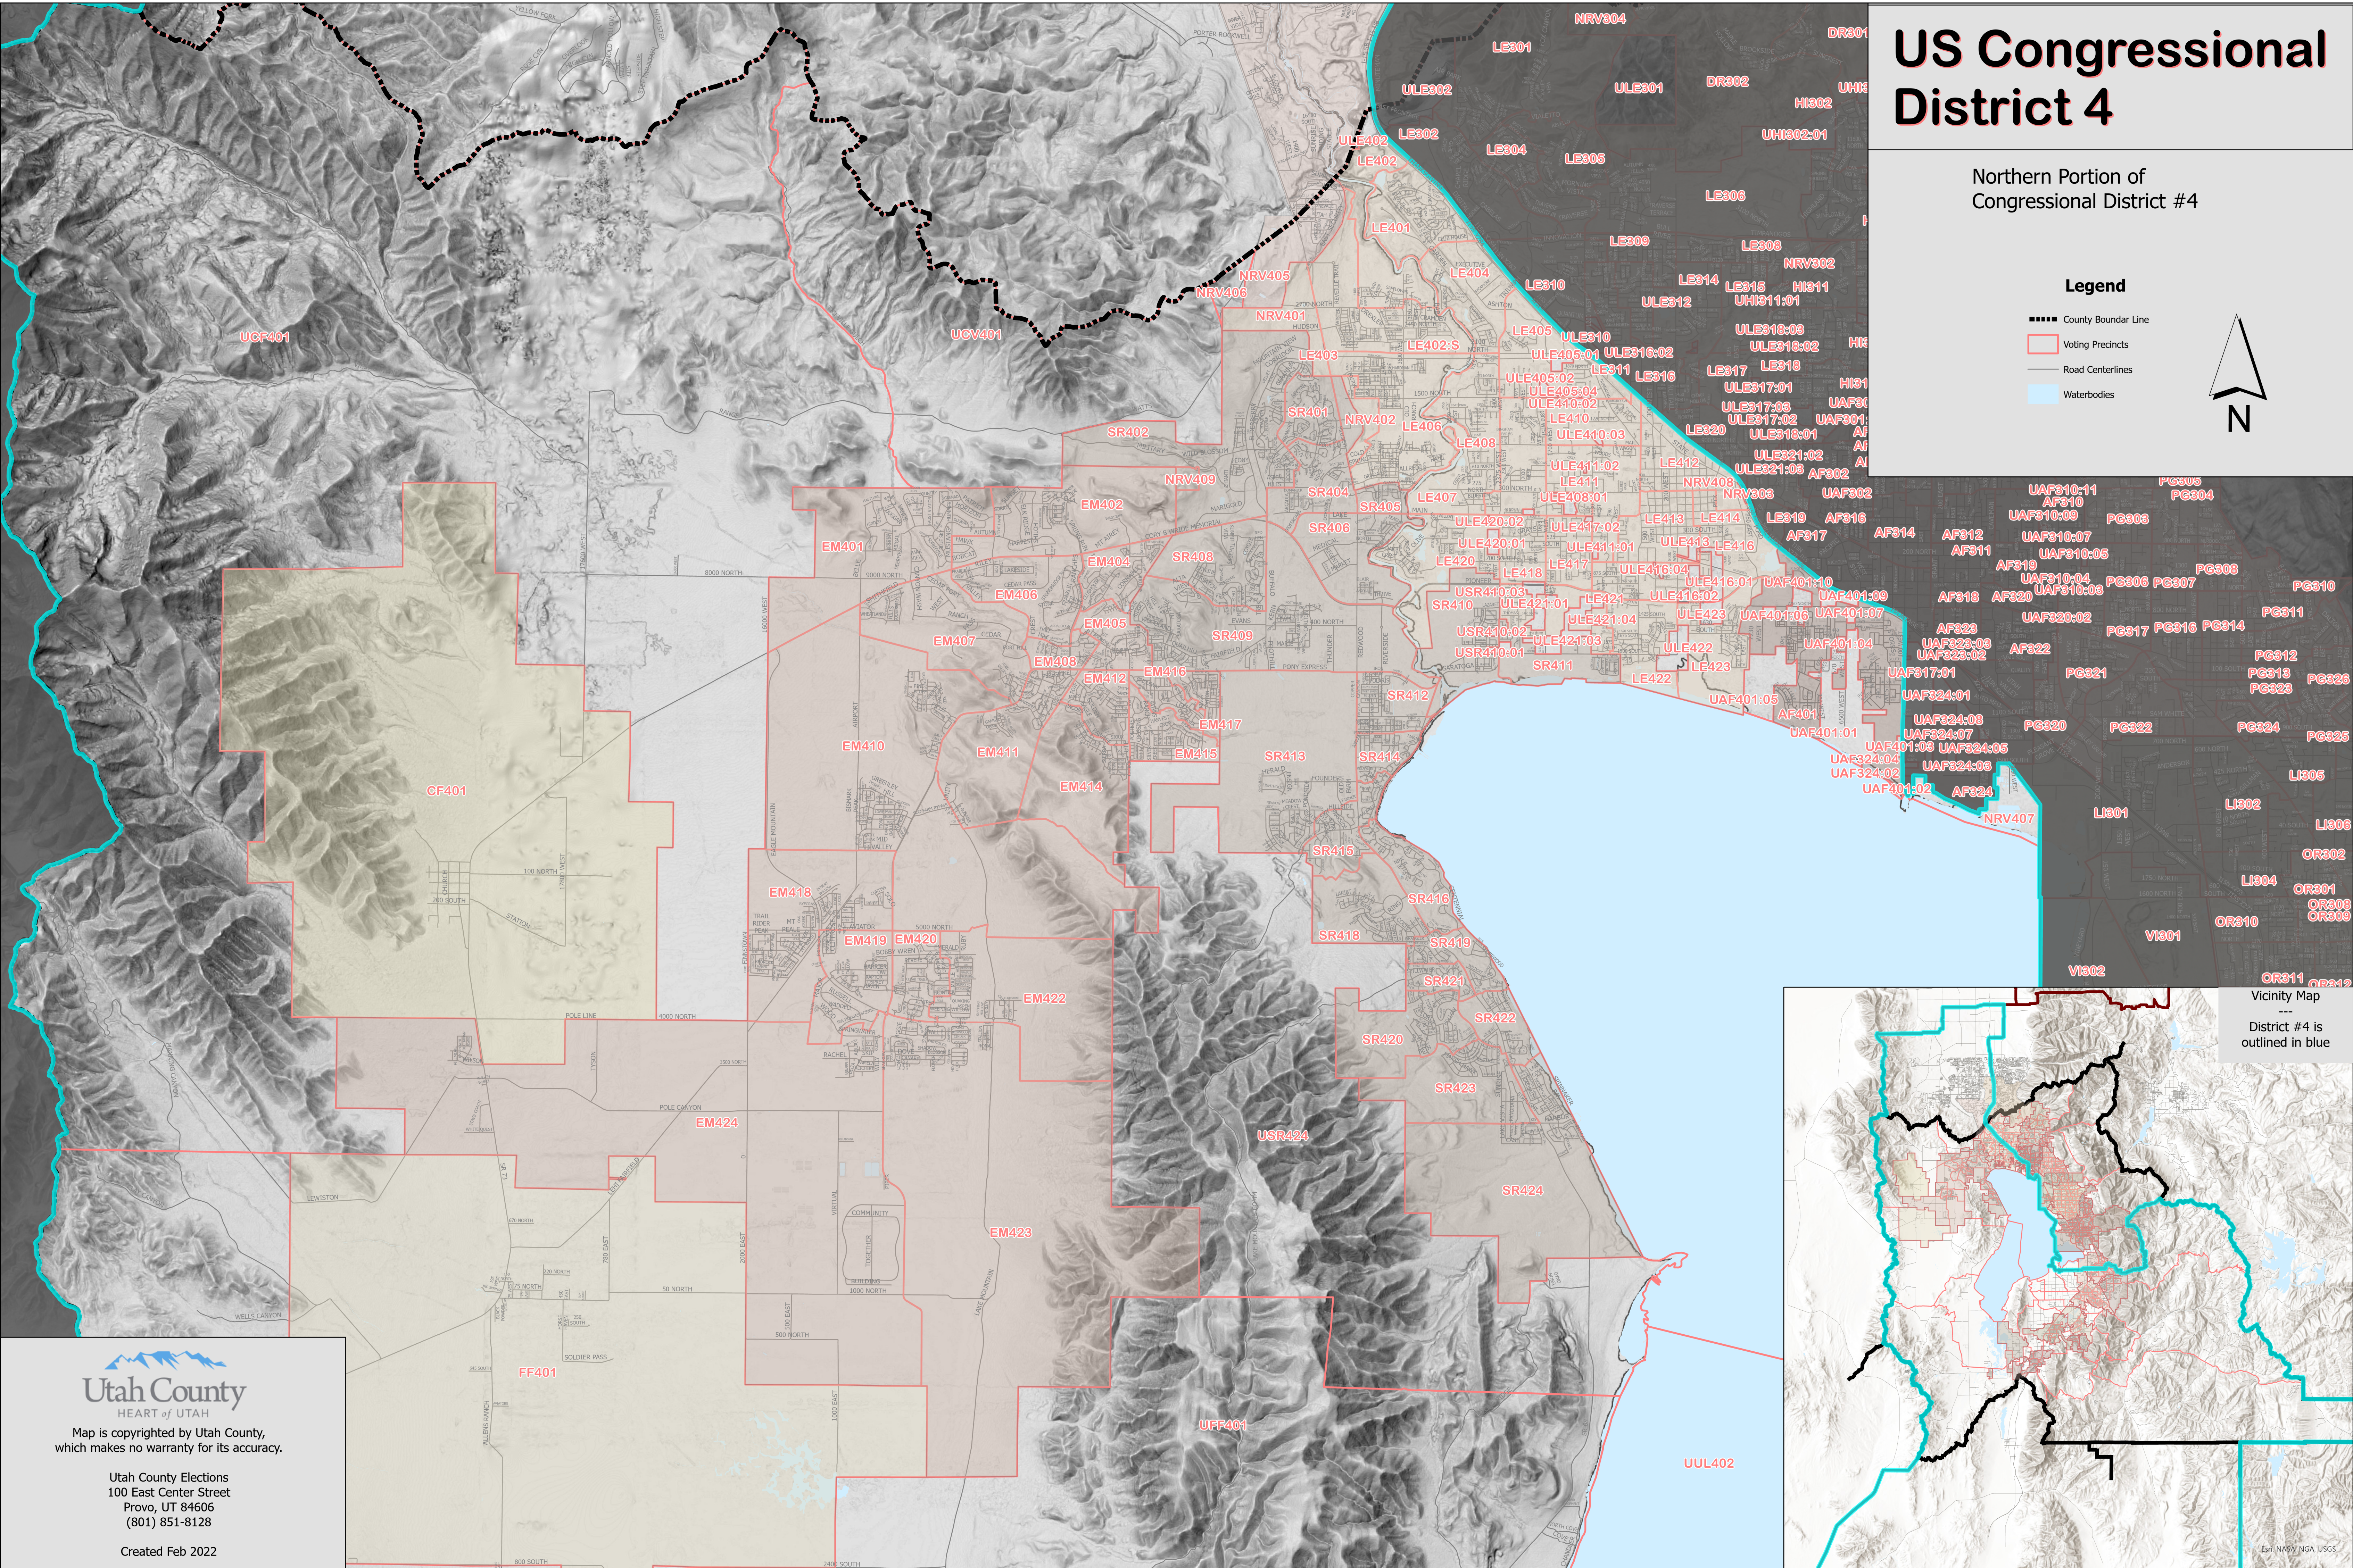

# US Congressional District 4

Northern Portion of Congressional District #4

### Legend

- County Boundar Line
- Voting Precincts
- Road Centerlines
- Waterbodies

Vicinity Map  
District #4 is outlined in blue

Map is copyrighted by Utah County, which makes no warranty for its accuracy.

Utah County Elections  
100 East Center Street  
Provo, UT 84606  
(801) 851-8128

Created Feb 2022

Esri, NAD83, NGA, USGS