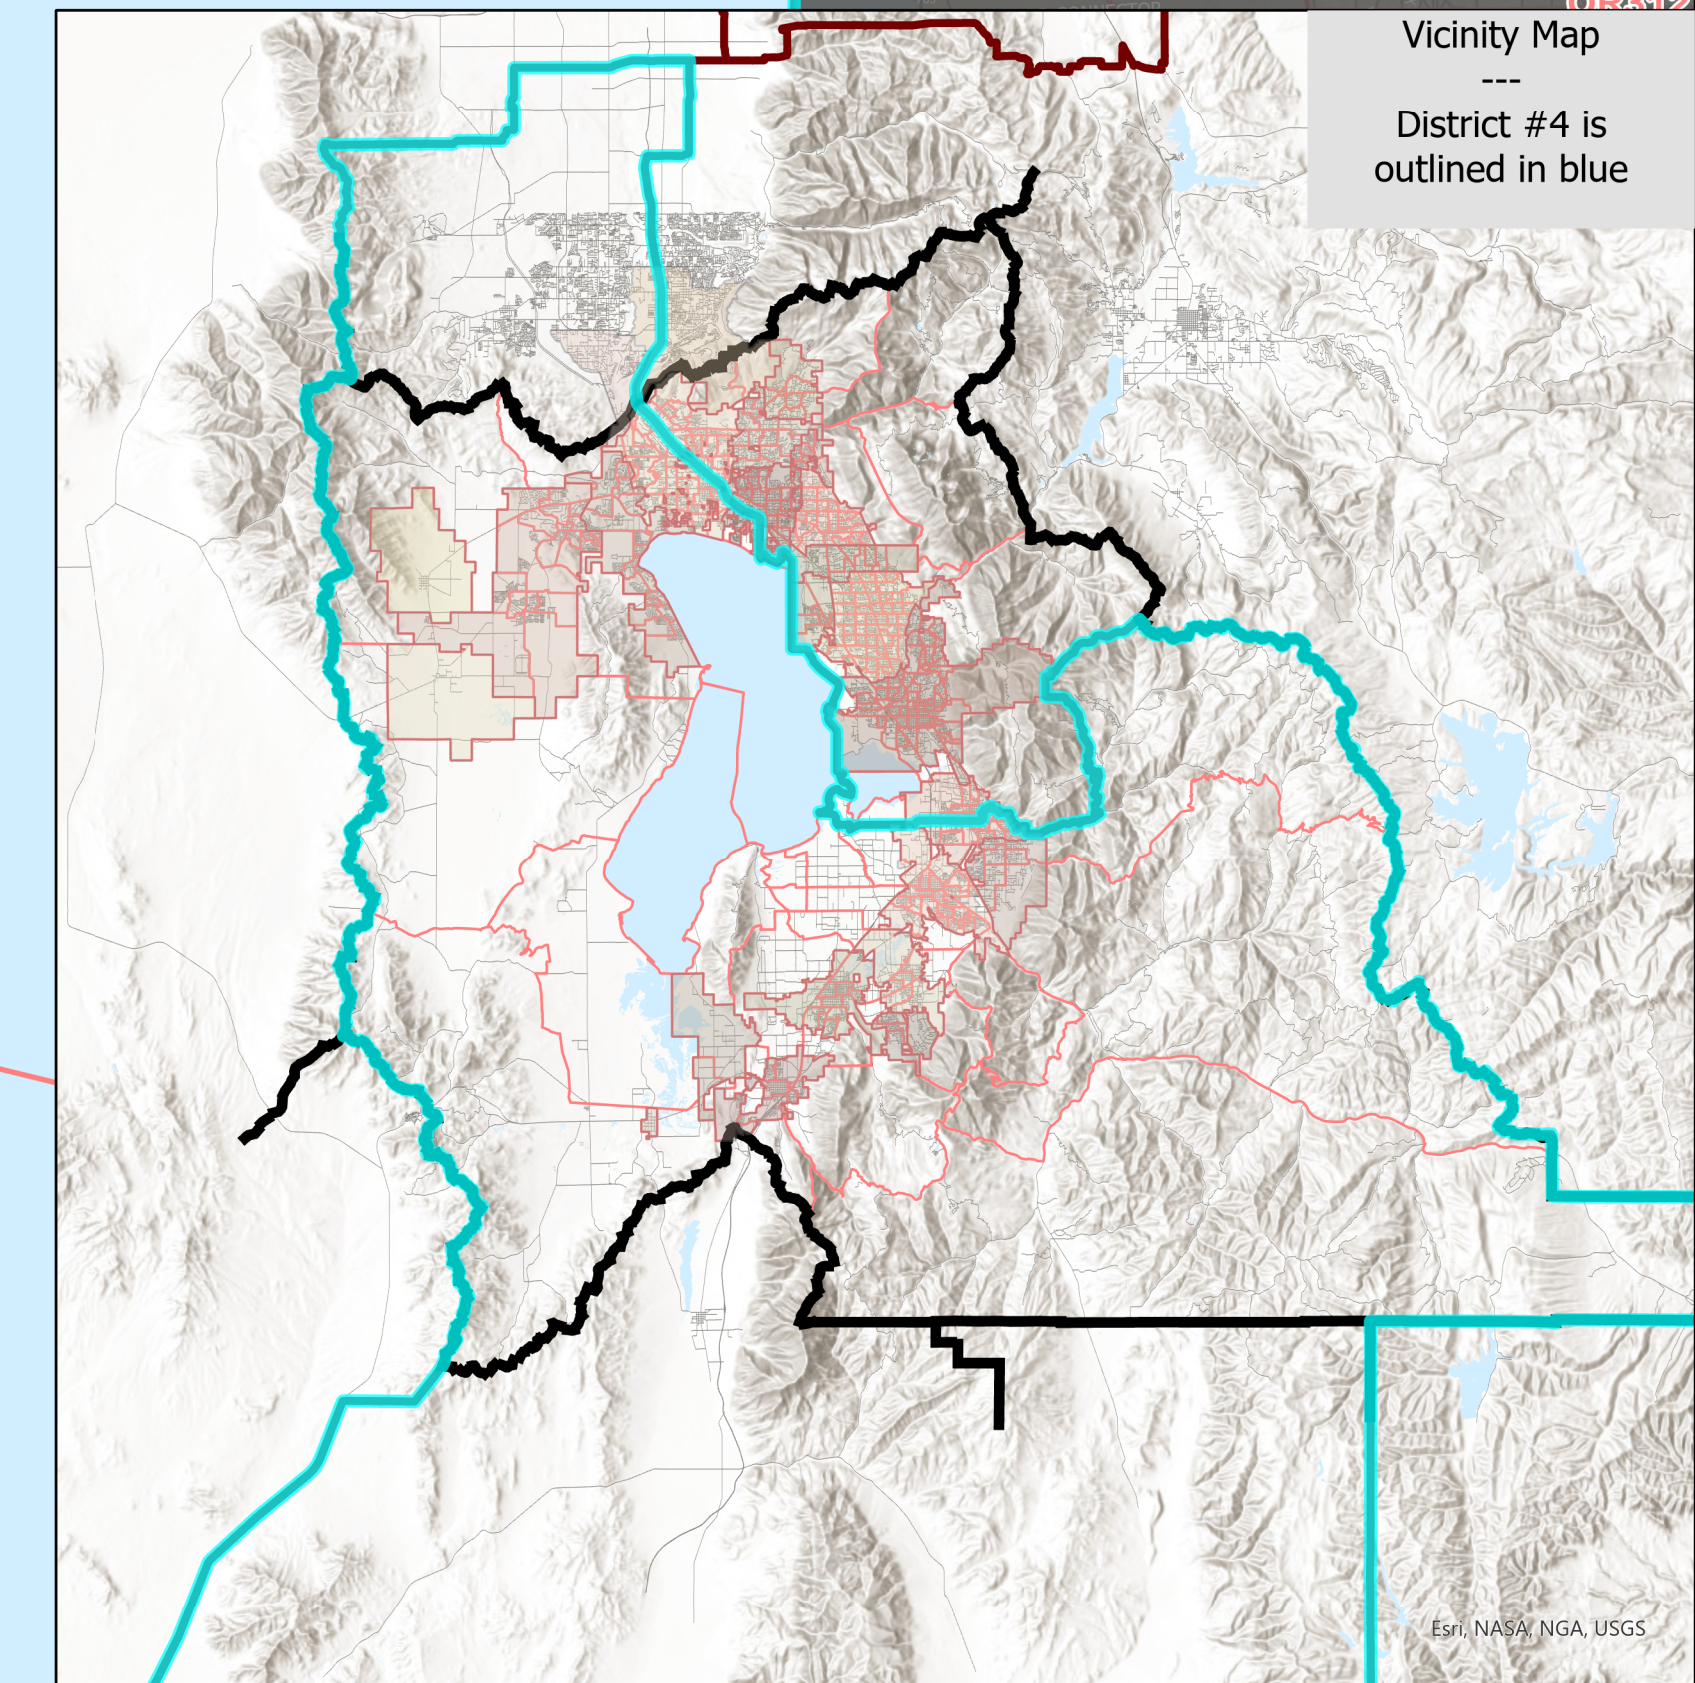

# US Congressional District 4

Northern Portion of Congressional District #4

### Legend

- County Boundar Line
- Voting Precincts
- Road Centerlines
- Waterbodies

Vicinity Map  
District #4 is outlined in blue

Map is copyrighted by Utah County, which makes no warranty for its accuracy.