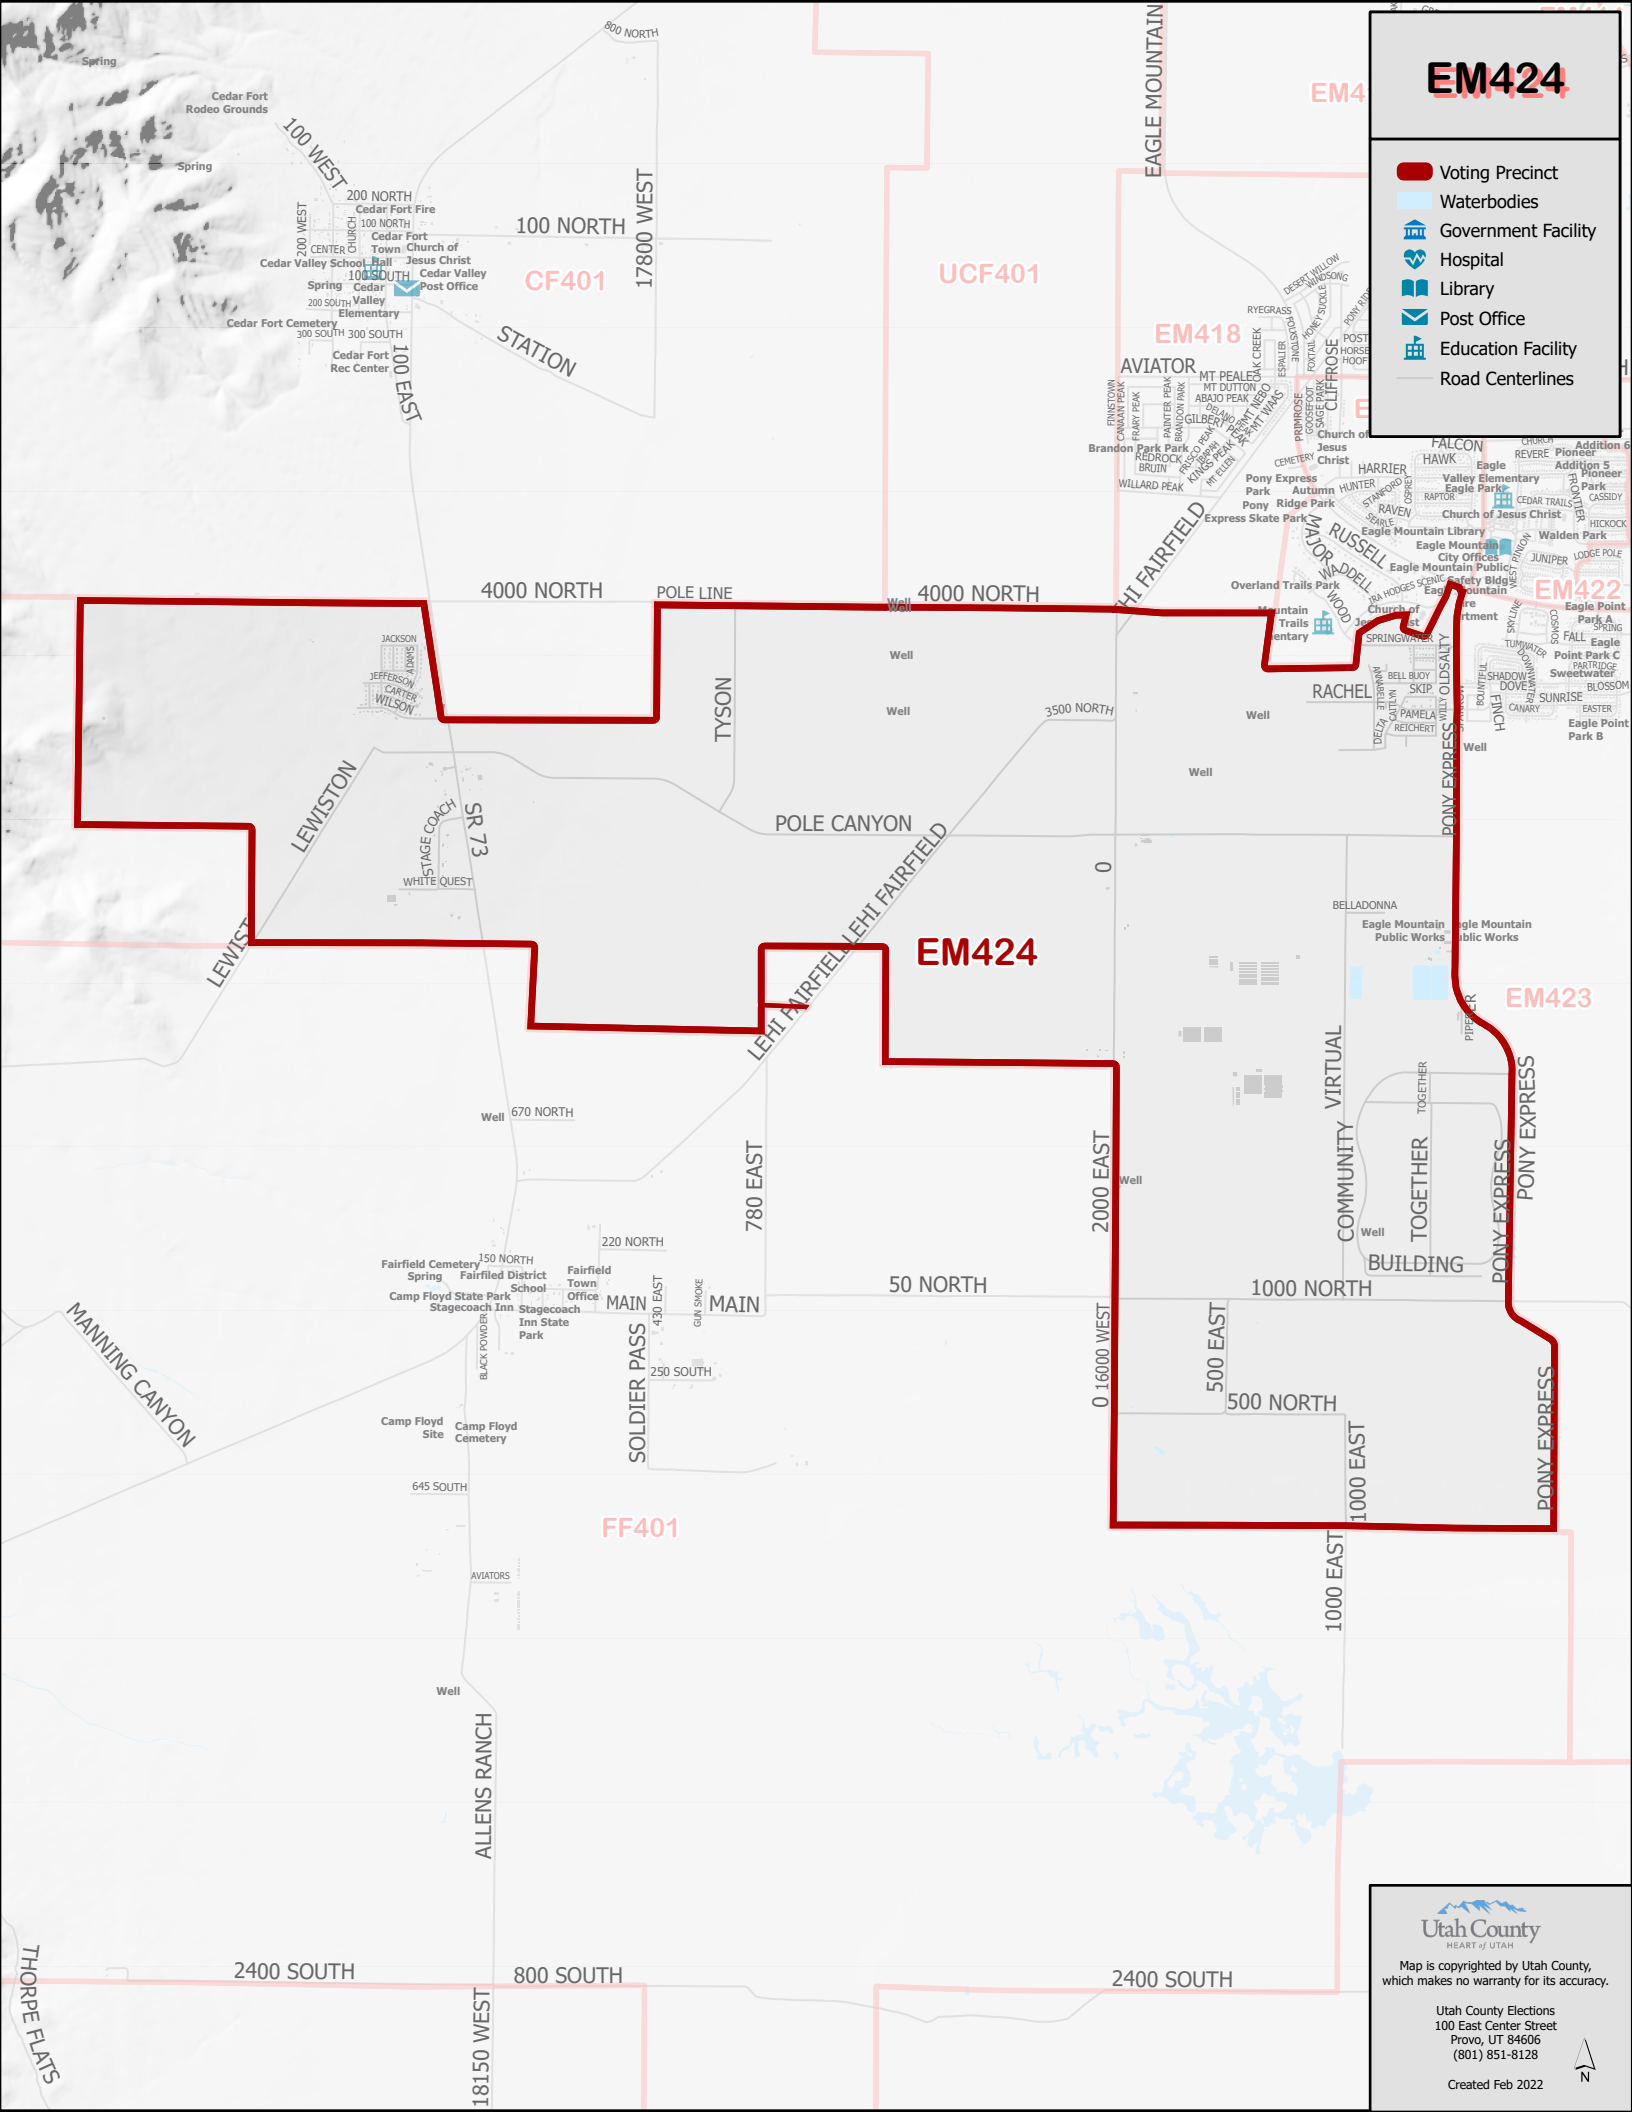

EM424

-  Voting Precinct
-  Waterbodies
-  Government Facility
-  Hospital
-  Library
-  Post Office
-  Education Facility
-  Road Centerlines

Utah County
HEART of UTAH

Map is copyrighted by Utah County, which makes no warranty for its accuracy.

Utah County Elections
100 East Center Street
Provo, UT 84606
(801) 851-8128

Created Feb 2022