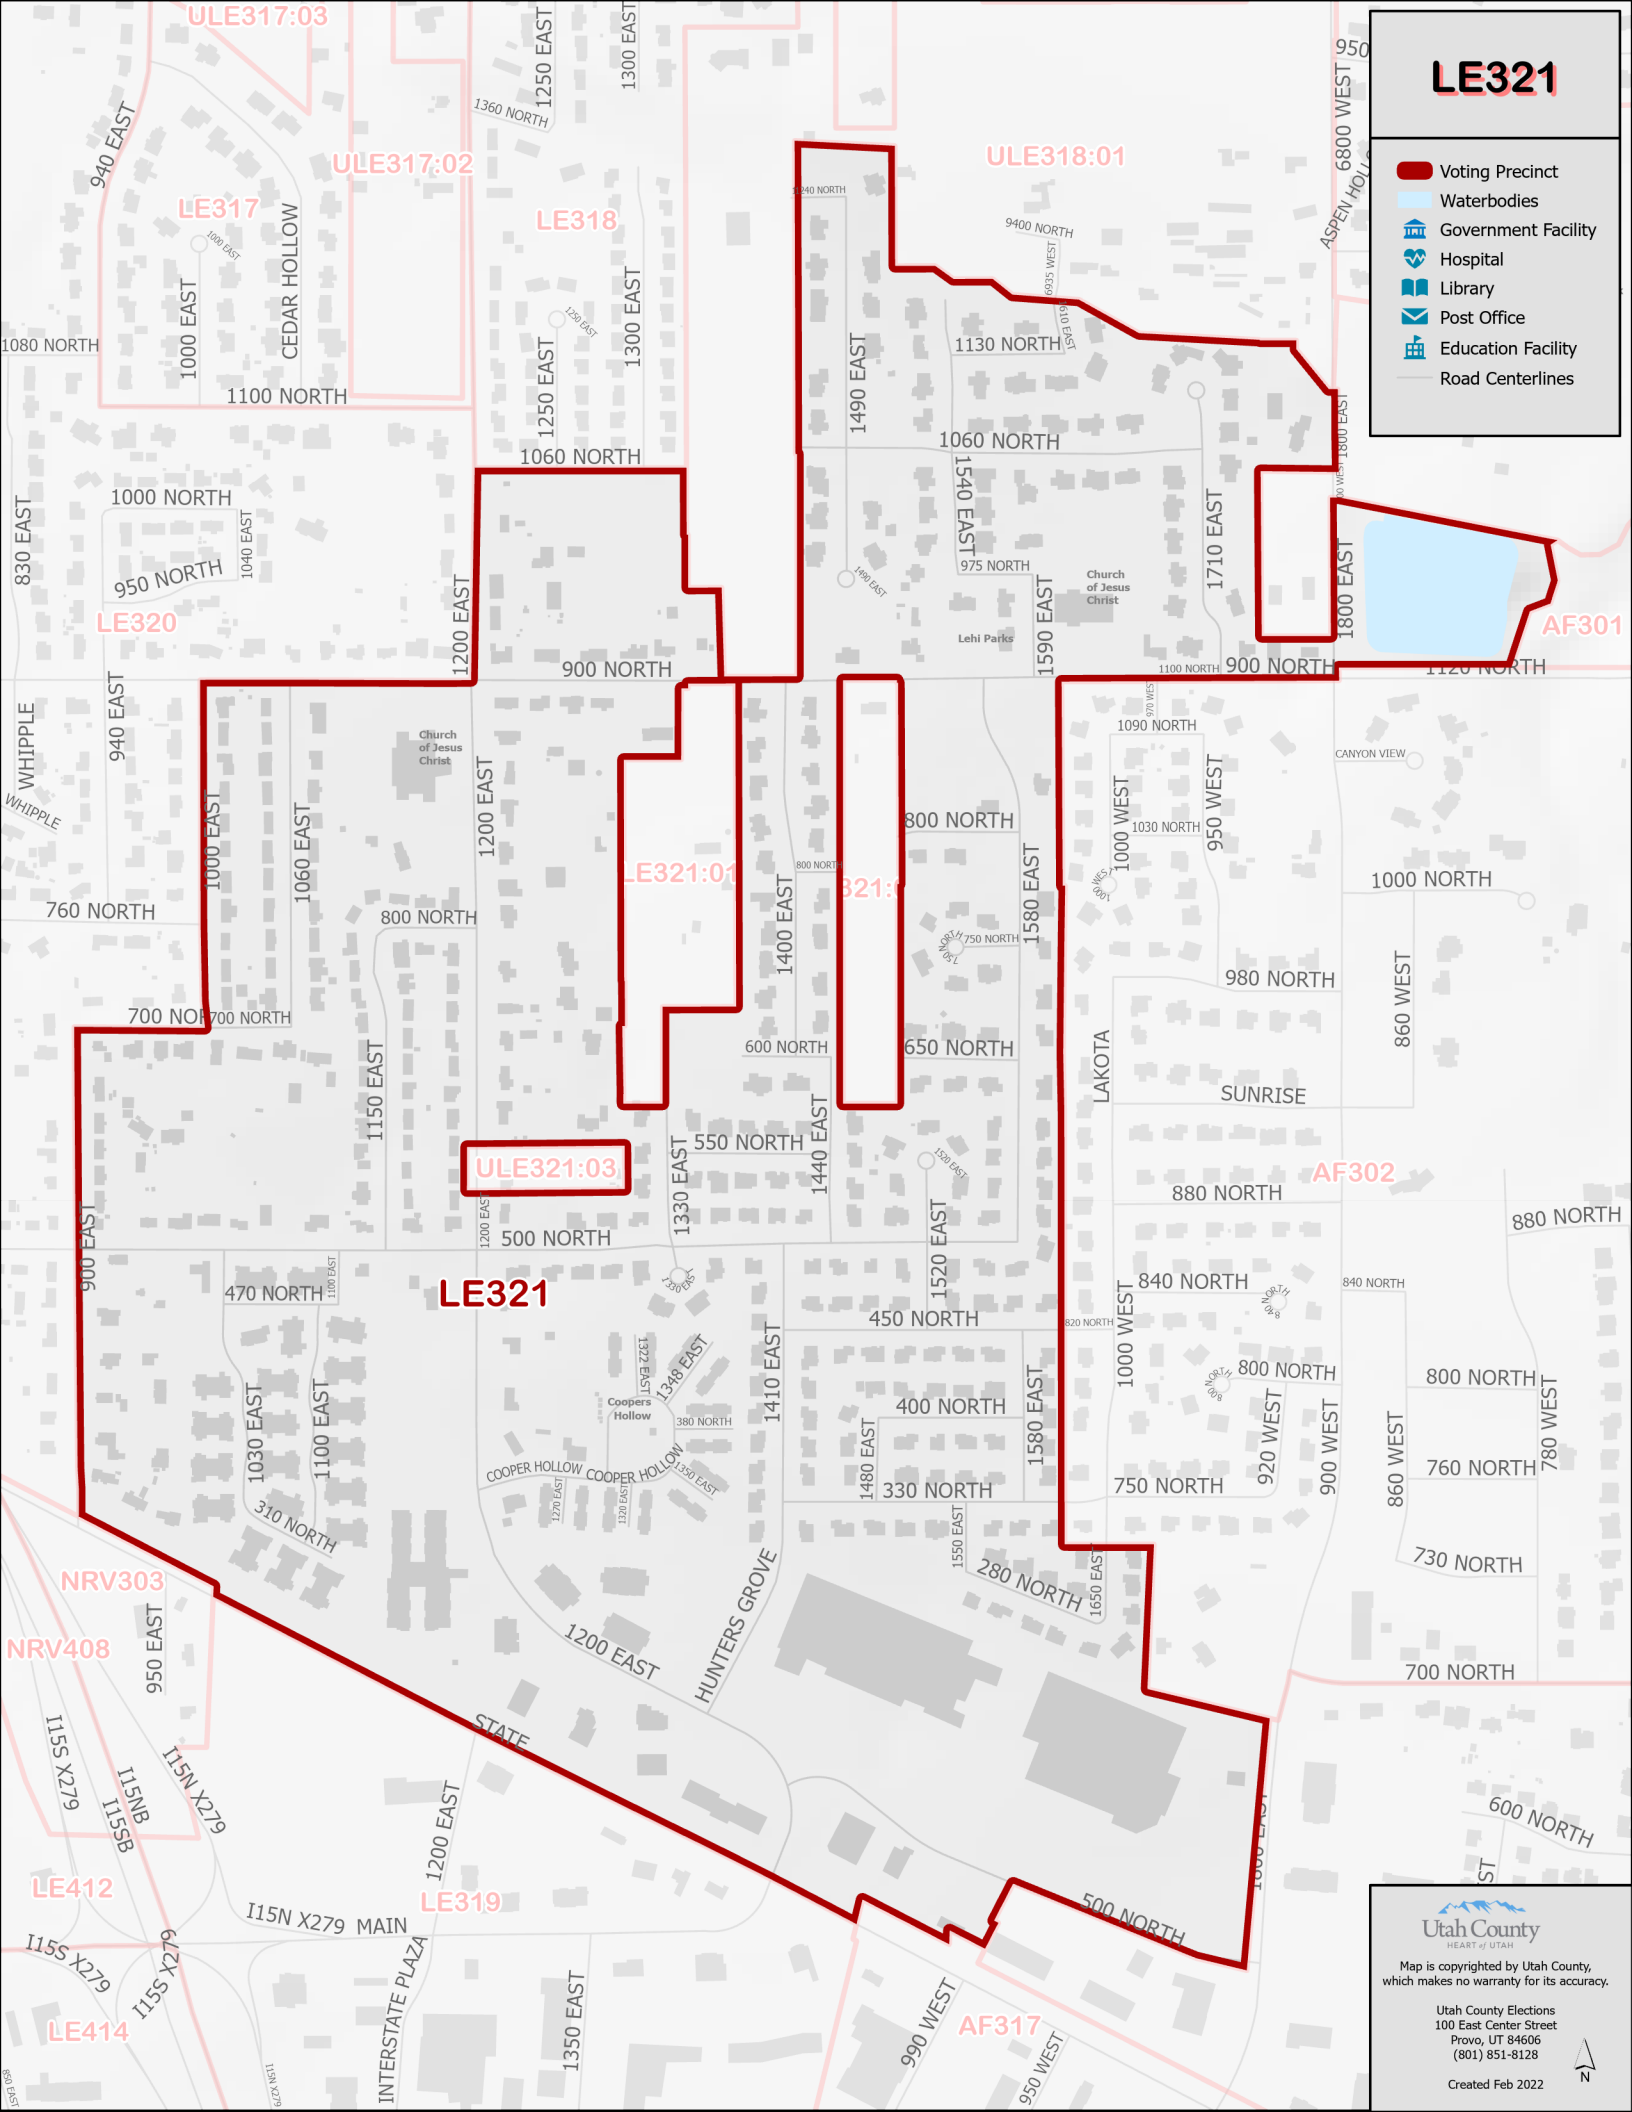

LE321

-  Voting Precinct
-  Waterbodies
-  Government Facility
-  Hospital
-  Library
-  Post Office
-  Education Facility
-  Road Centerlines

Utah County
HEART OF UTAH

Map is copyrighted by Utah County, which makes no warranty for its accuracy.