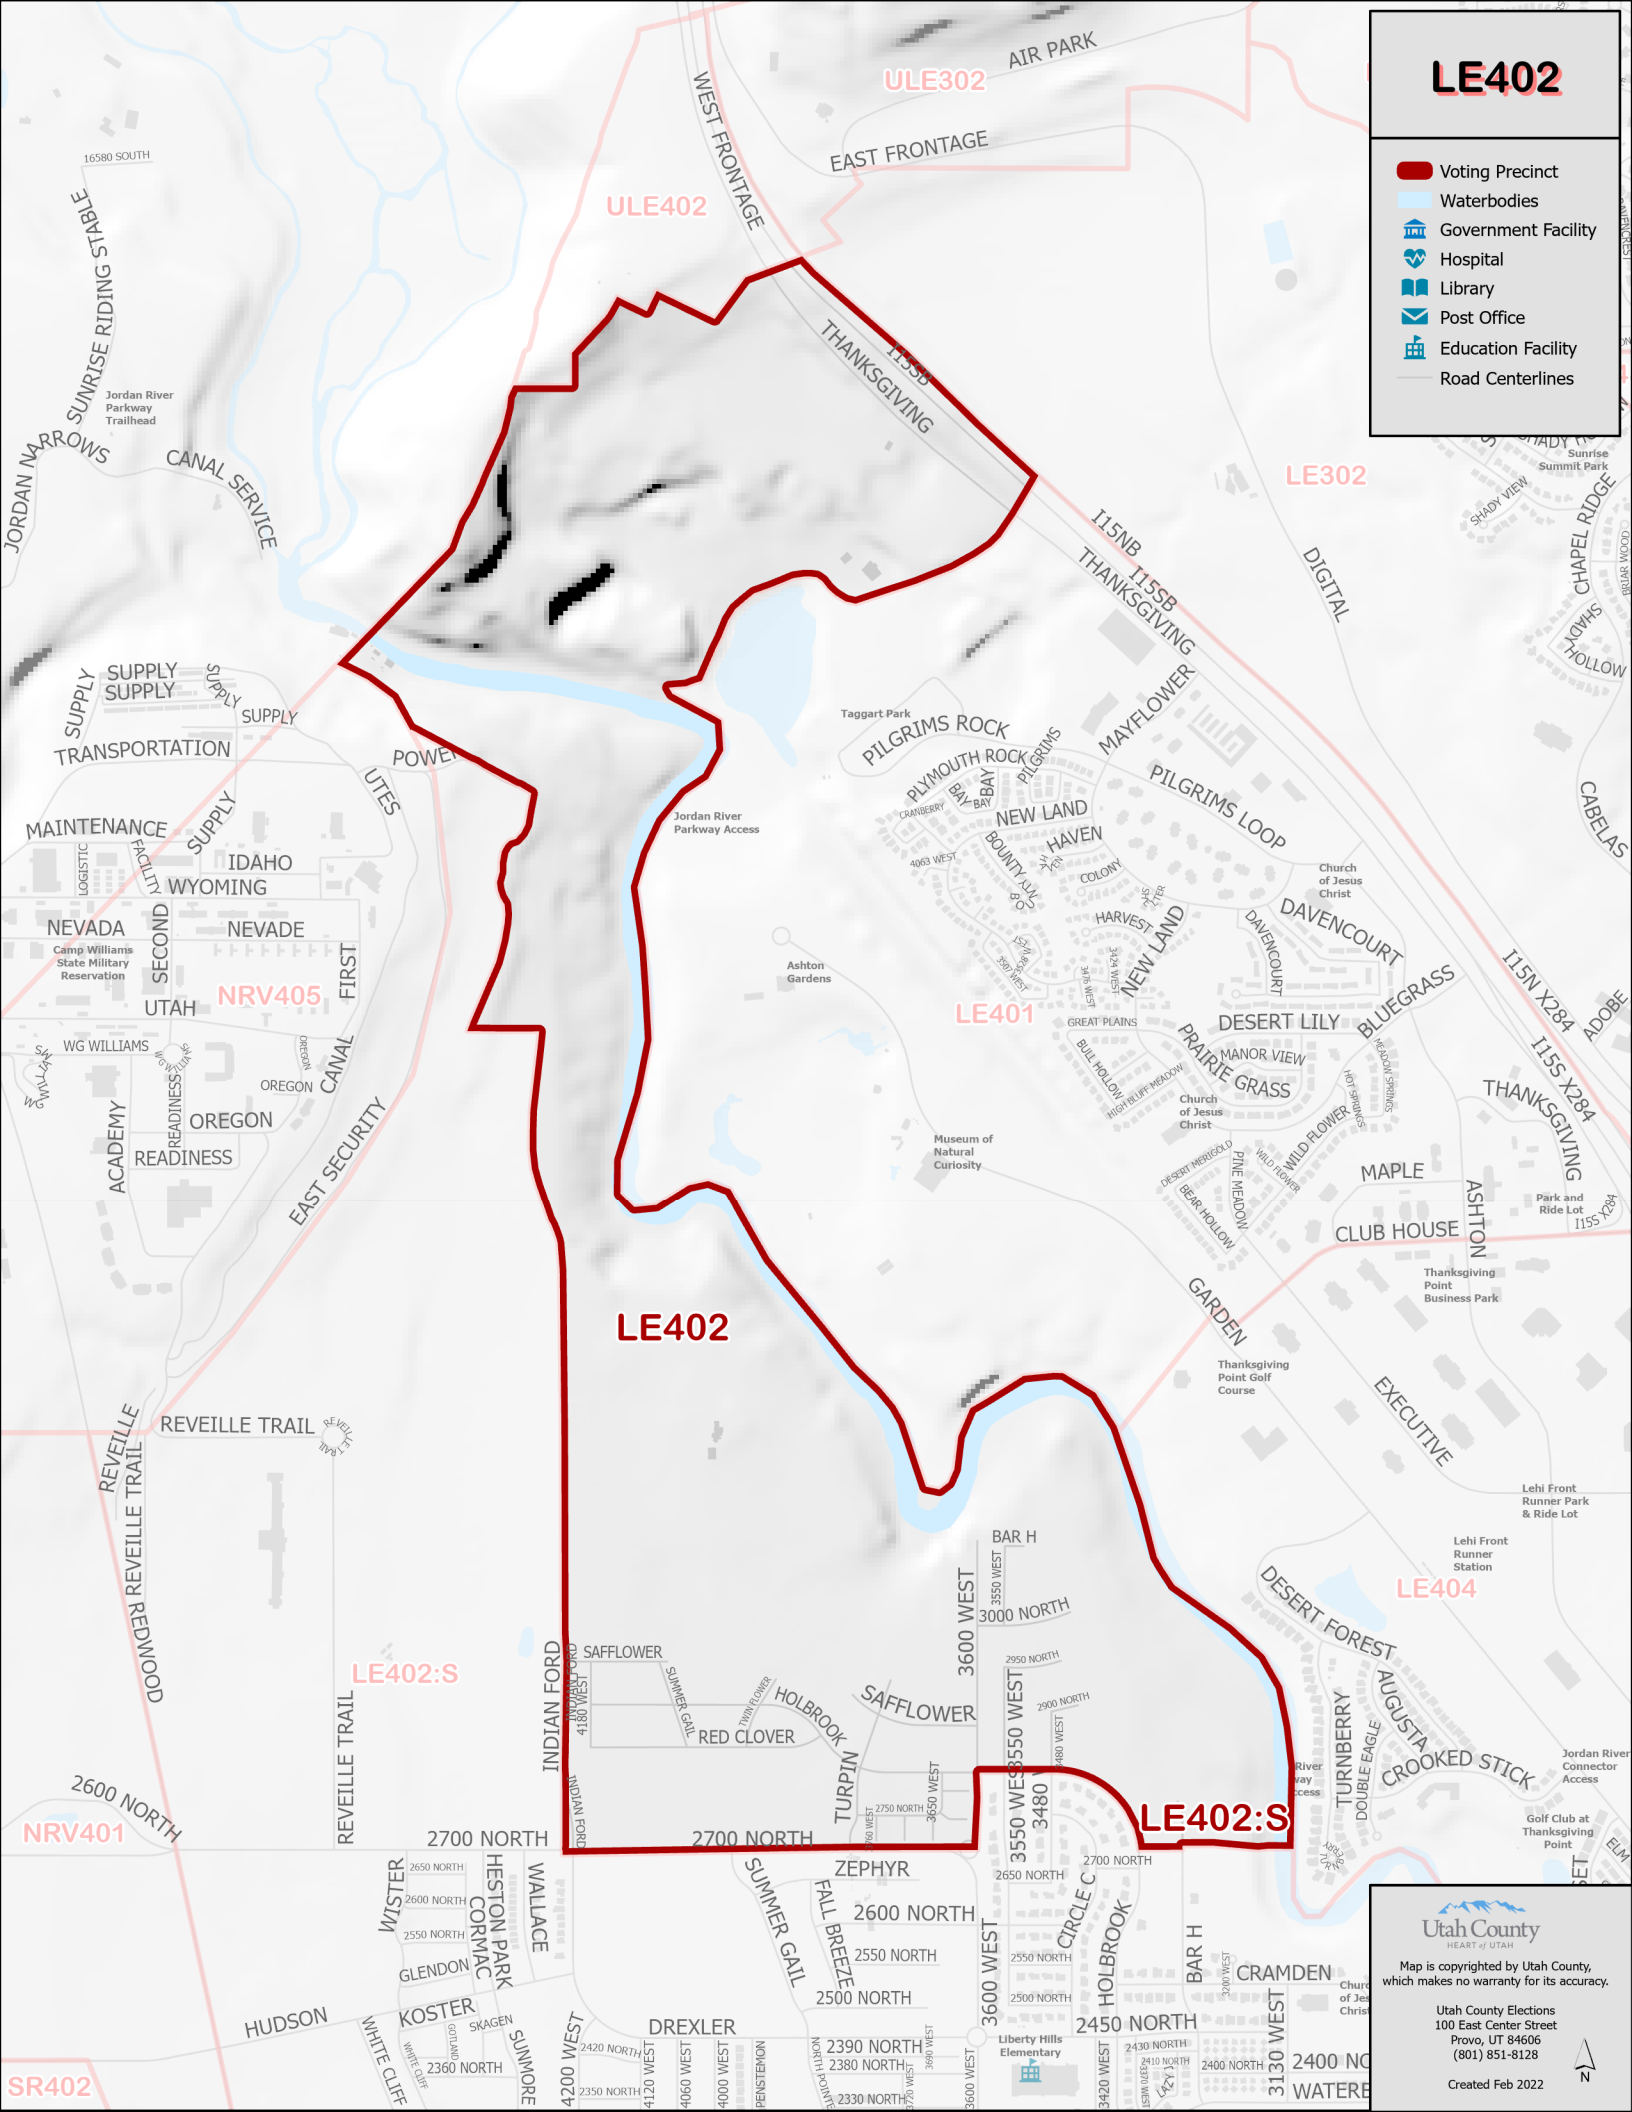

LE402

-  Voting Precinct
-  Waterbodies
-  Government Facility
-  Hospital
-  Library
-  Post Office
-  Education Facility
-  Road Centerlines

Utah County
HEART of UTAH

Map is copyrighted by Utah County, which makes no warranty for its accuracy.

Utah County Elections
100 East Center Street
Provo, UT 84606
(801) 851-8128

Created Feb 2022