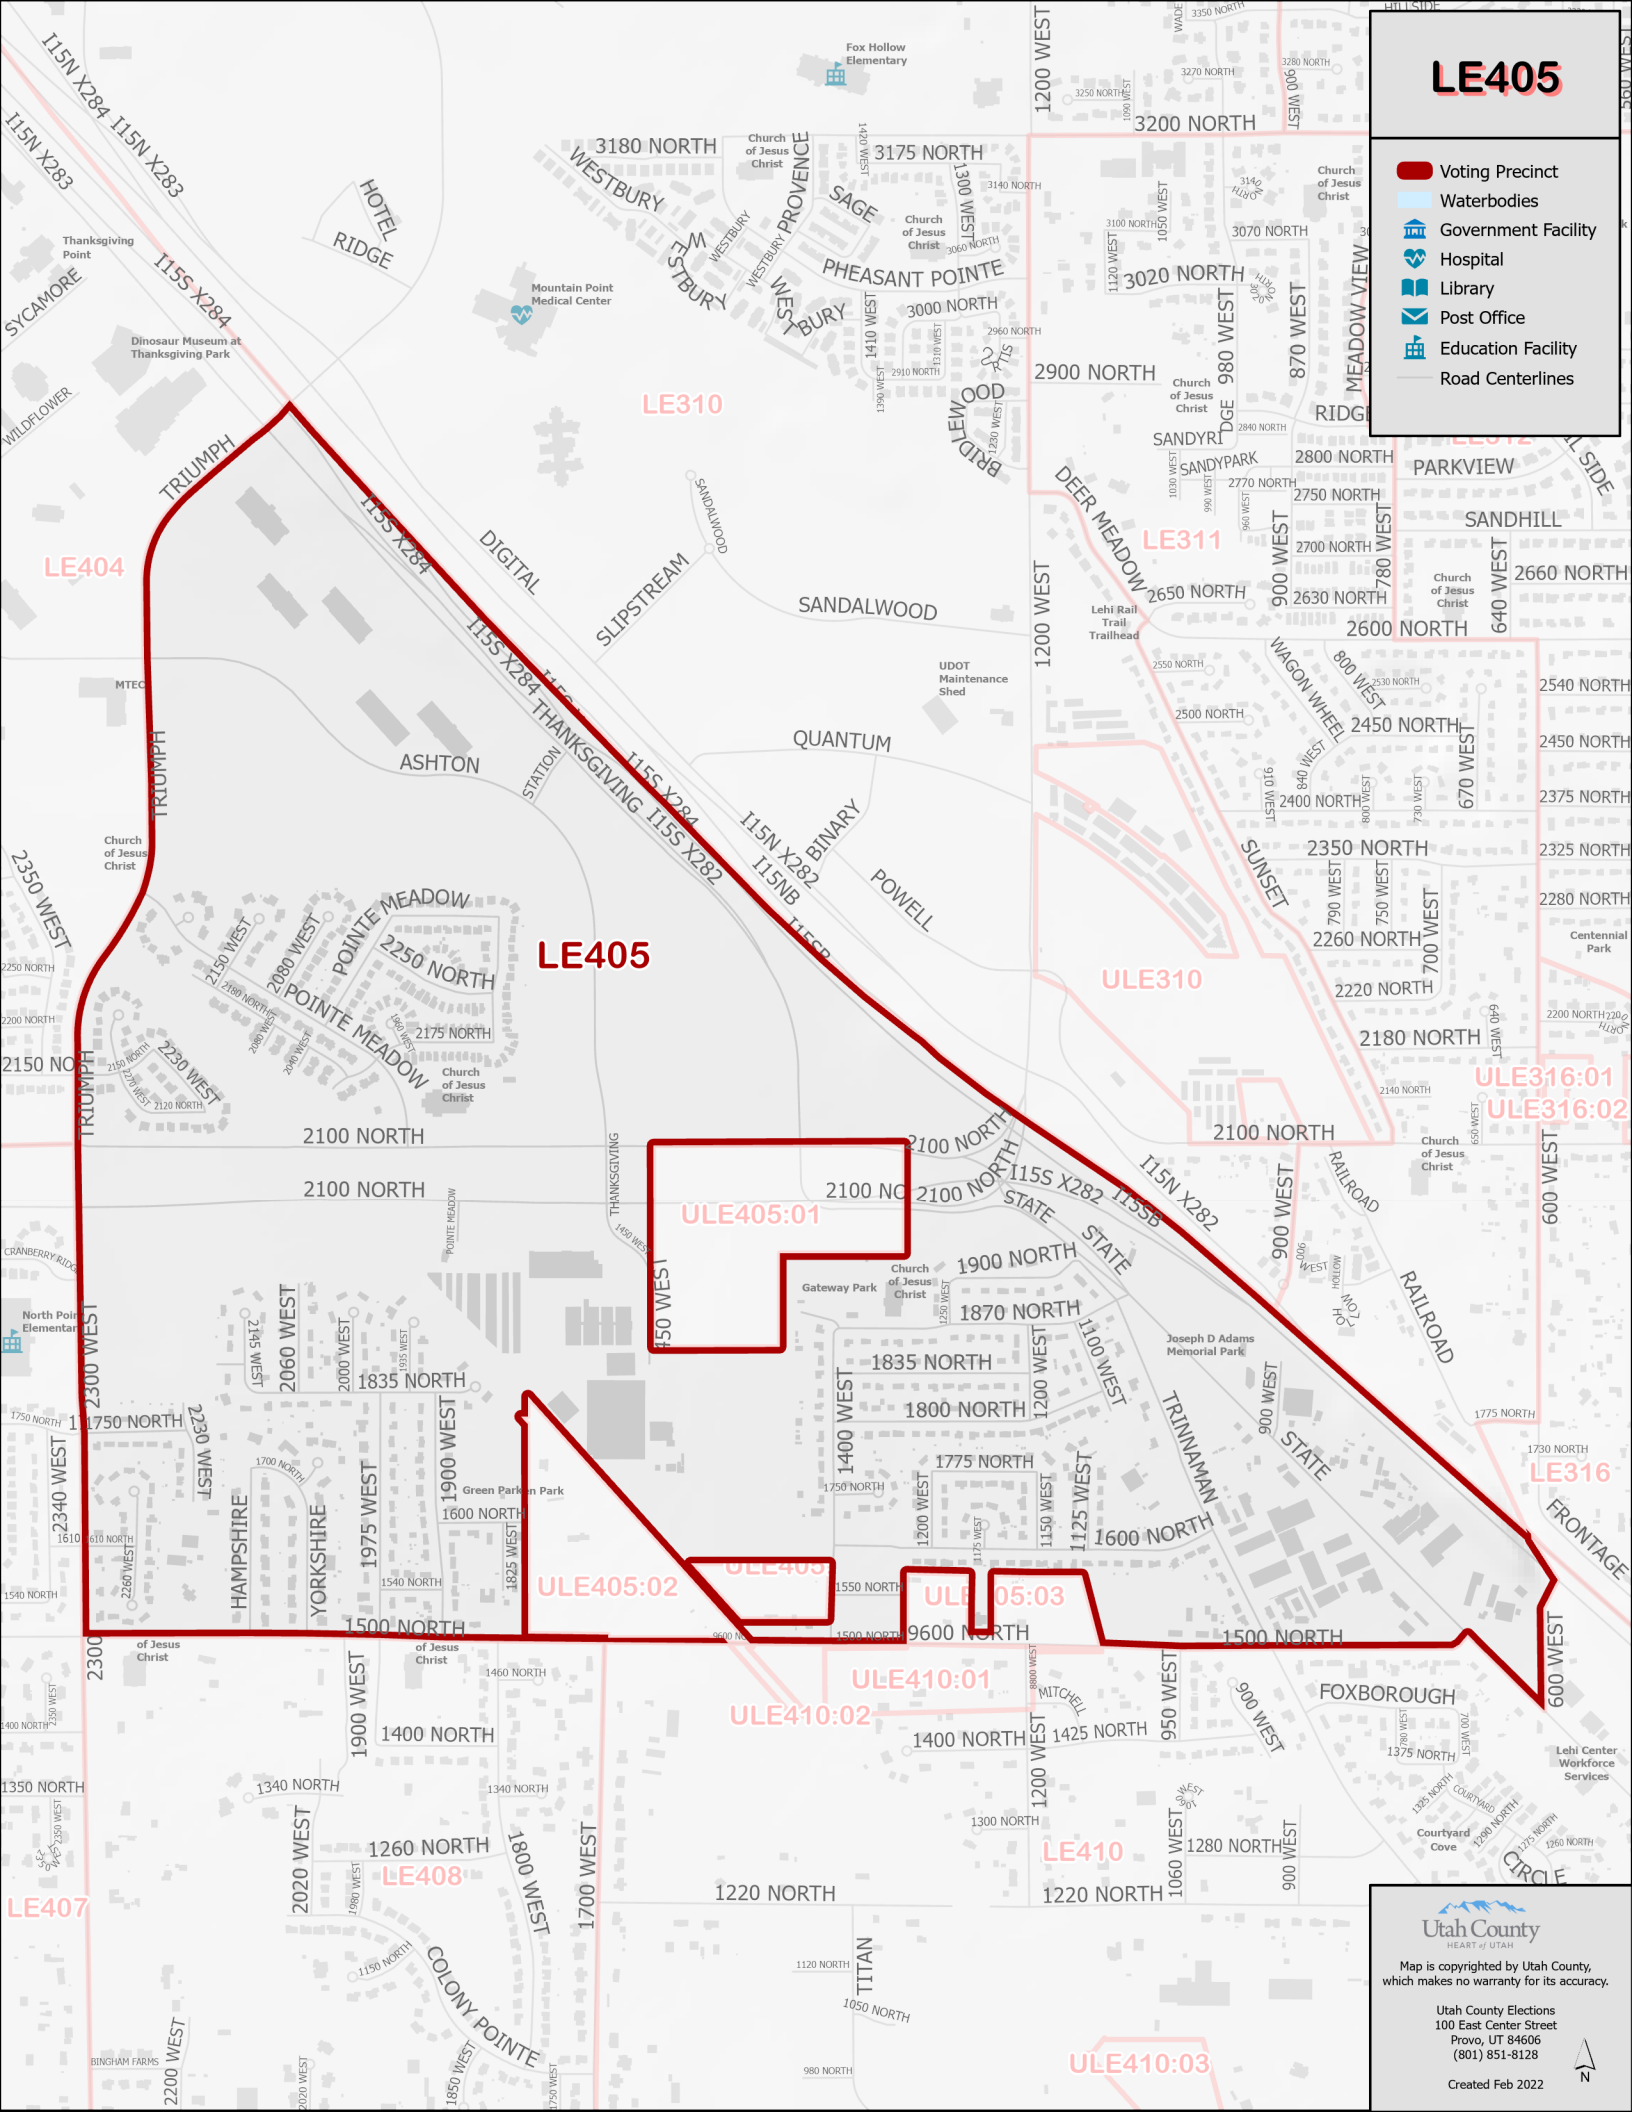

LE405

- Voting Precinct
- Waterbodies
- Government Facility
- Hospital
- Library
- Post Office
- Education Facility
- Road Centerlines

Utah County
HEART OF UTAH

Utah County Elections
100 East Center Street
Provo, UT 84606
(801) 851-8128

Created Feb 2022