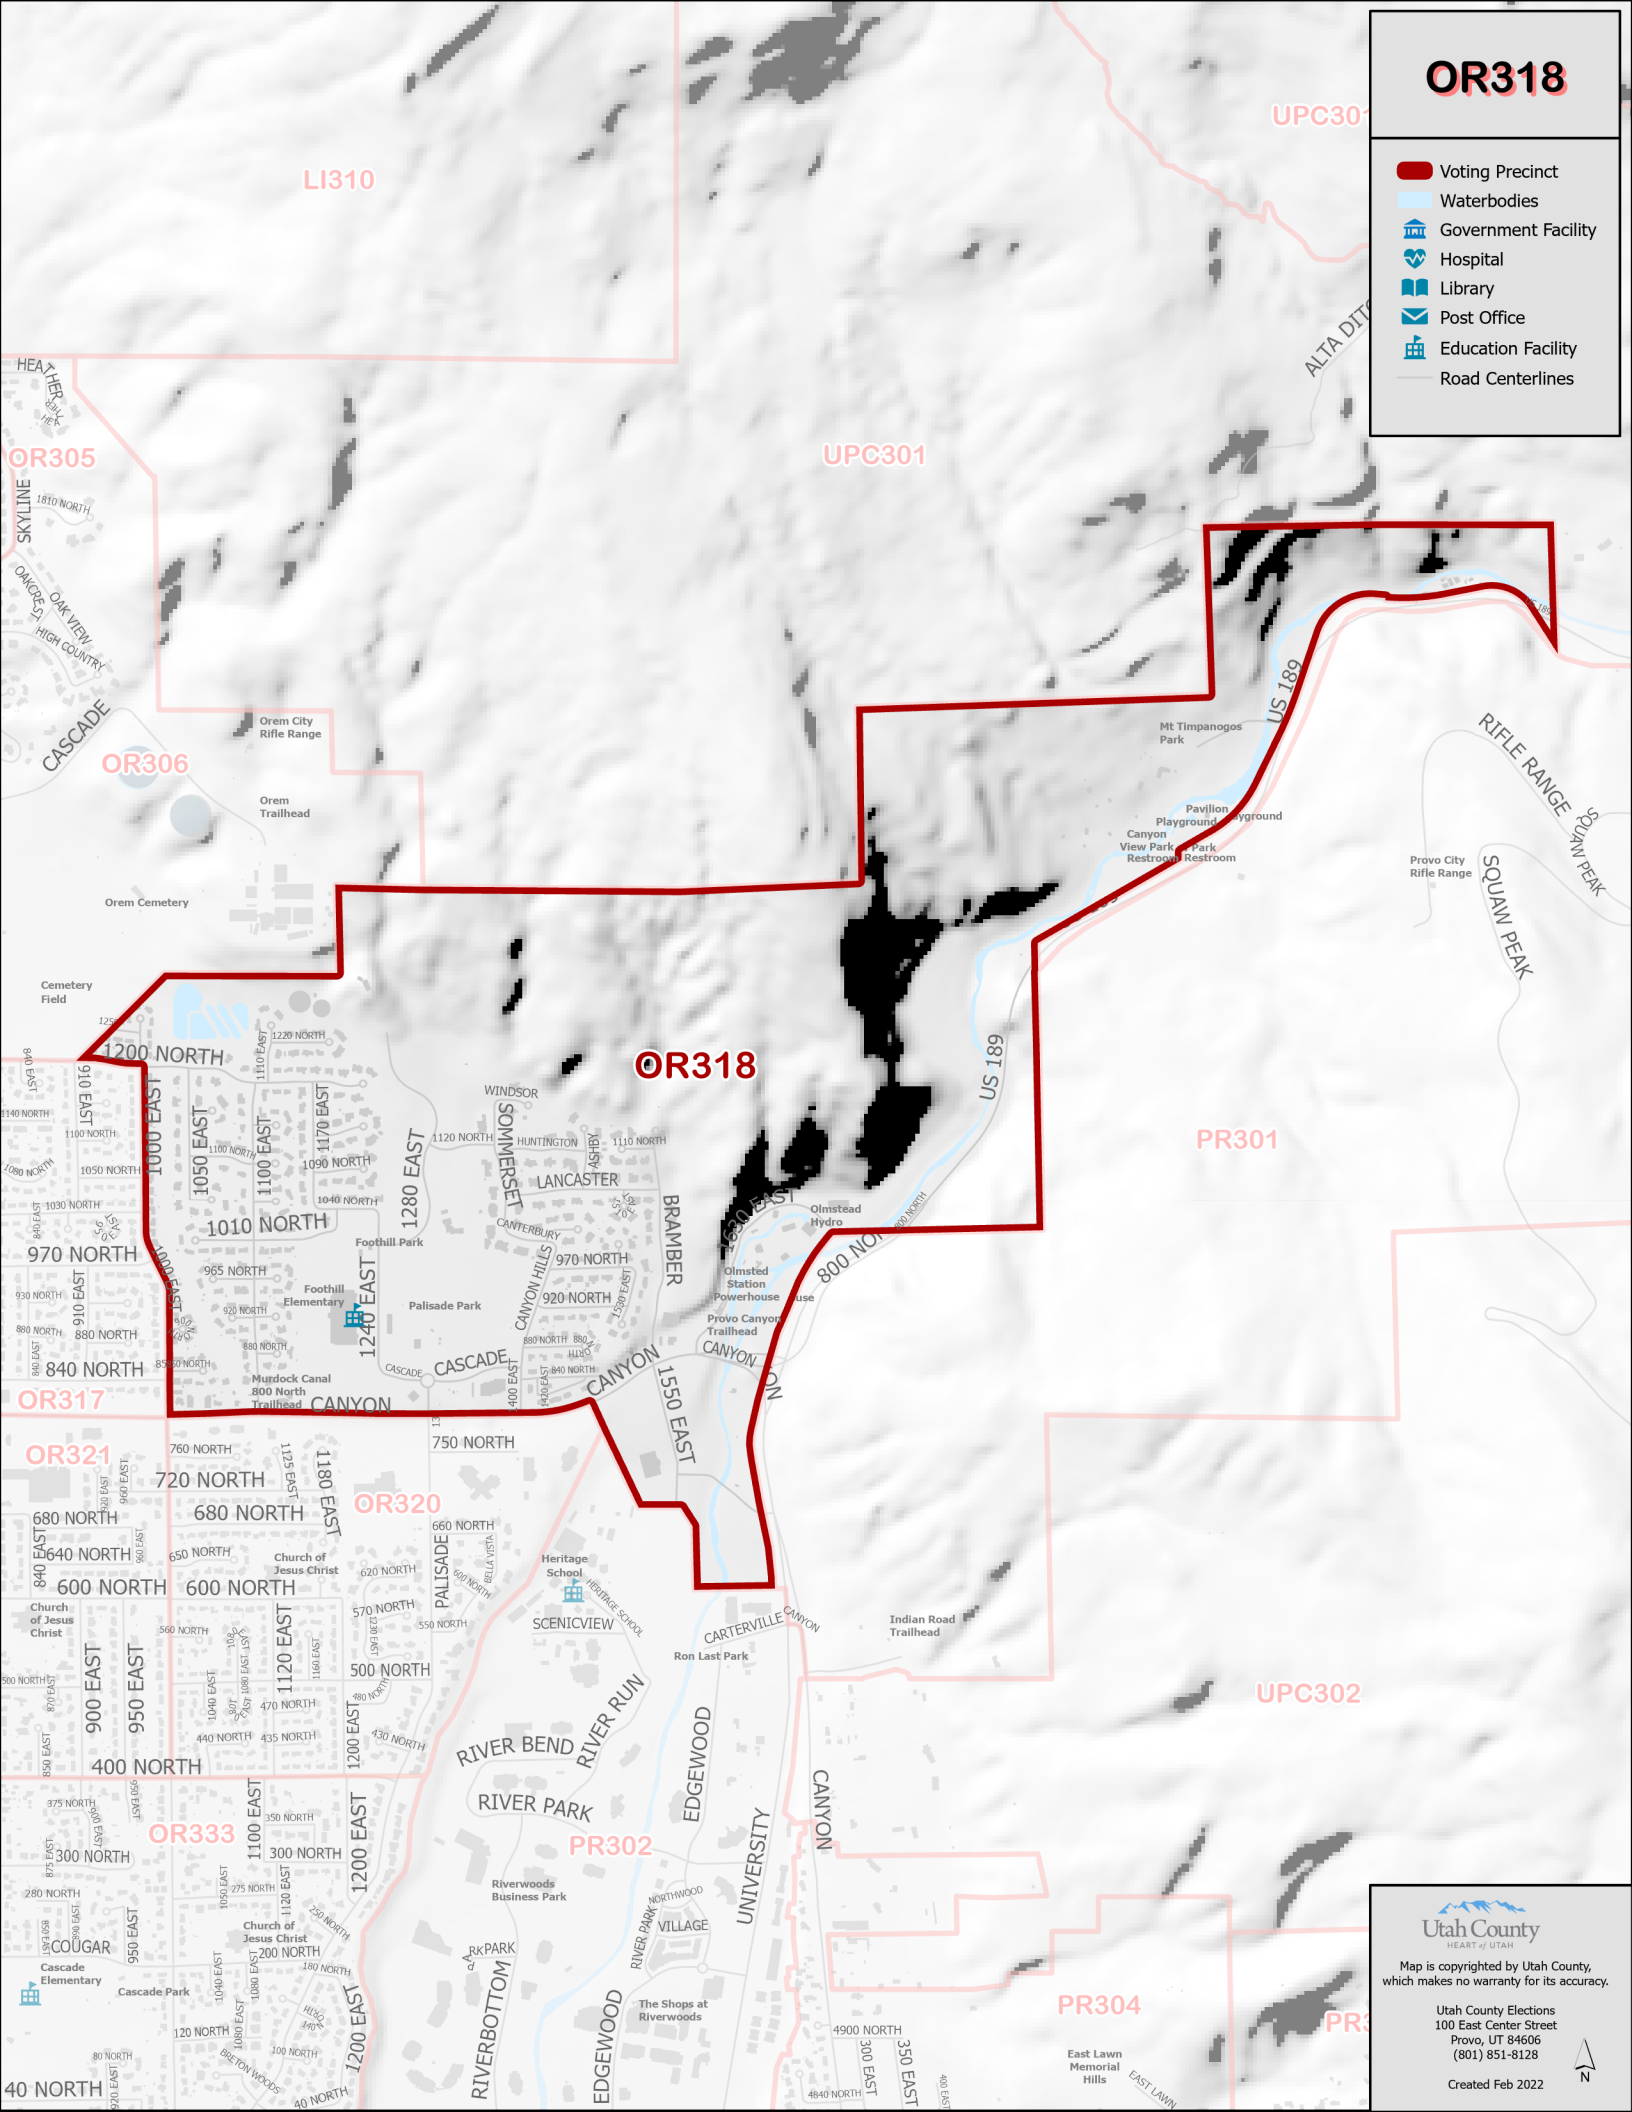

OR318

- Voting Precinct
- Waterbodies
- Government Facility
- Hospital
- Library
- Post Office
- Education Facility
- Road Centerlines

Utah County
HEART OF UTAH

Map is copyrighted by Utah County, which makes no warranty for its accuracy.

Created Feb 2022