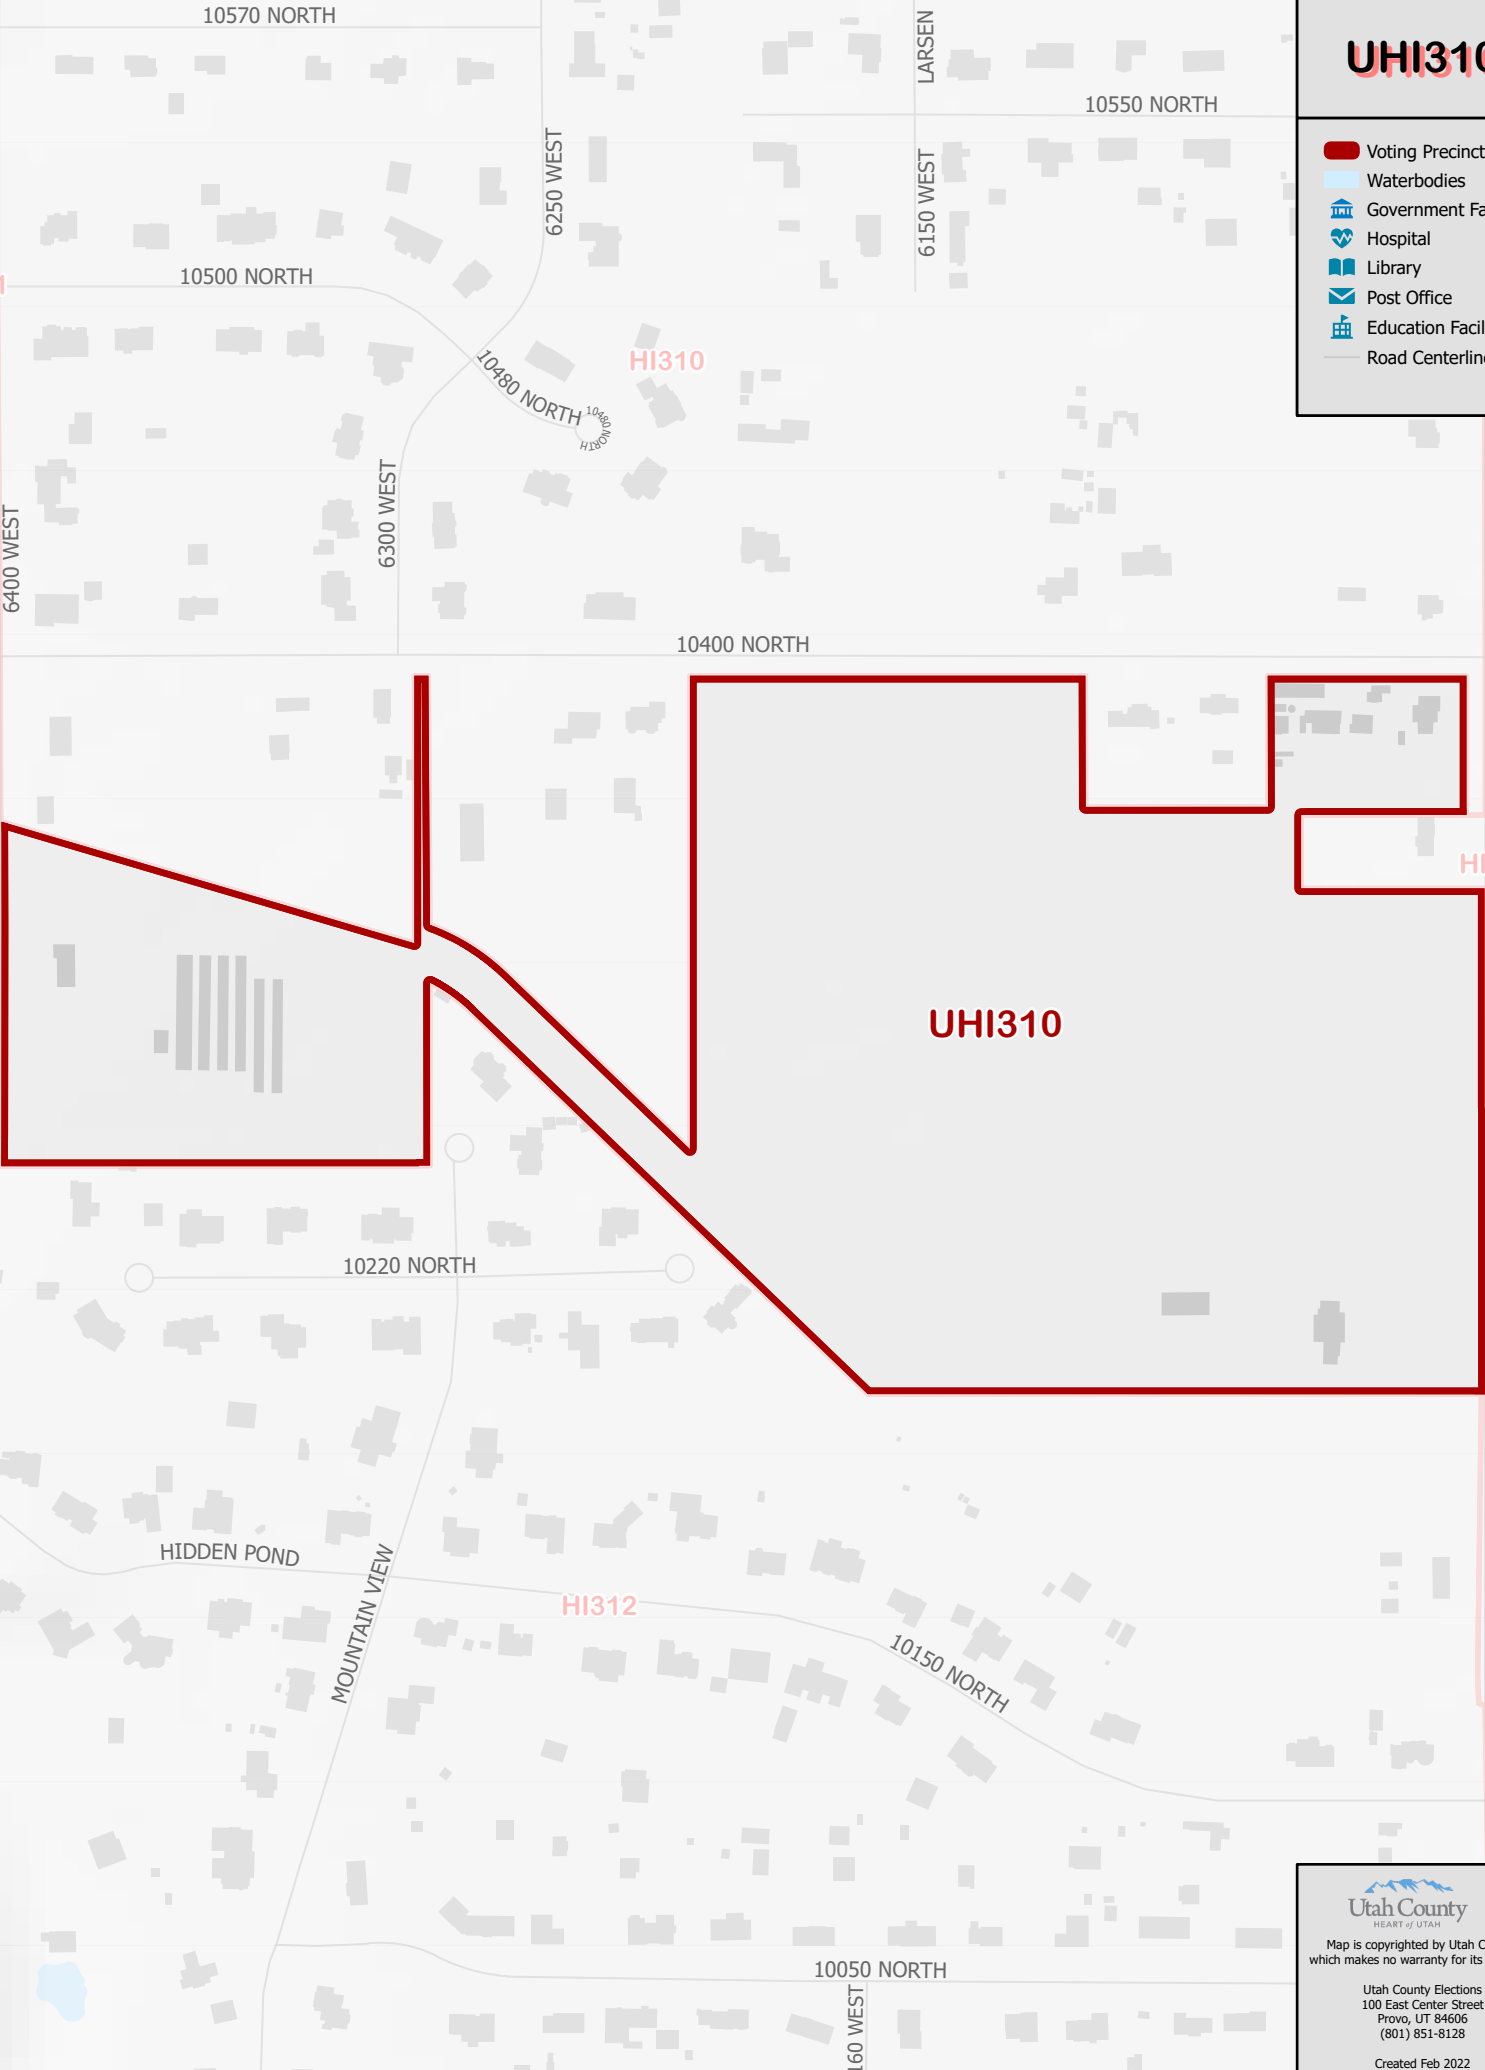

UHI310

-  Voting Precinct
-  Waterbodies
-  Government Facility
-  Hospital
-  Library
-  Post Office
-  Education Facility
-  Road Centerlines

Map is copyrighted by Utah County, which makes no warranty for its accuracy.

Utah County Elections
100 East Center Street
Provo, UT 84606
(801) 851-8128

Created Feb 2022