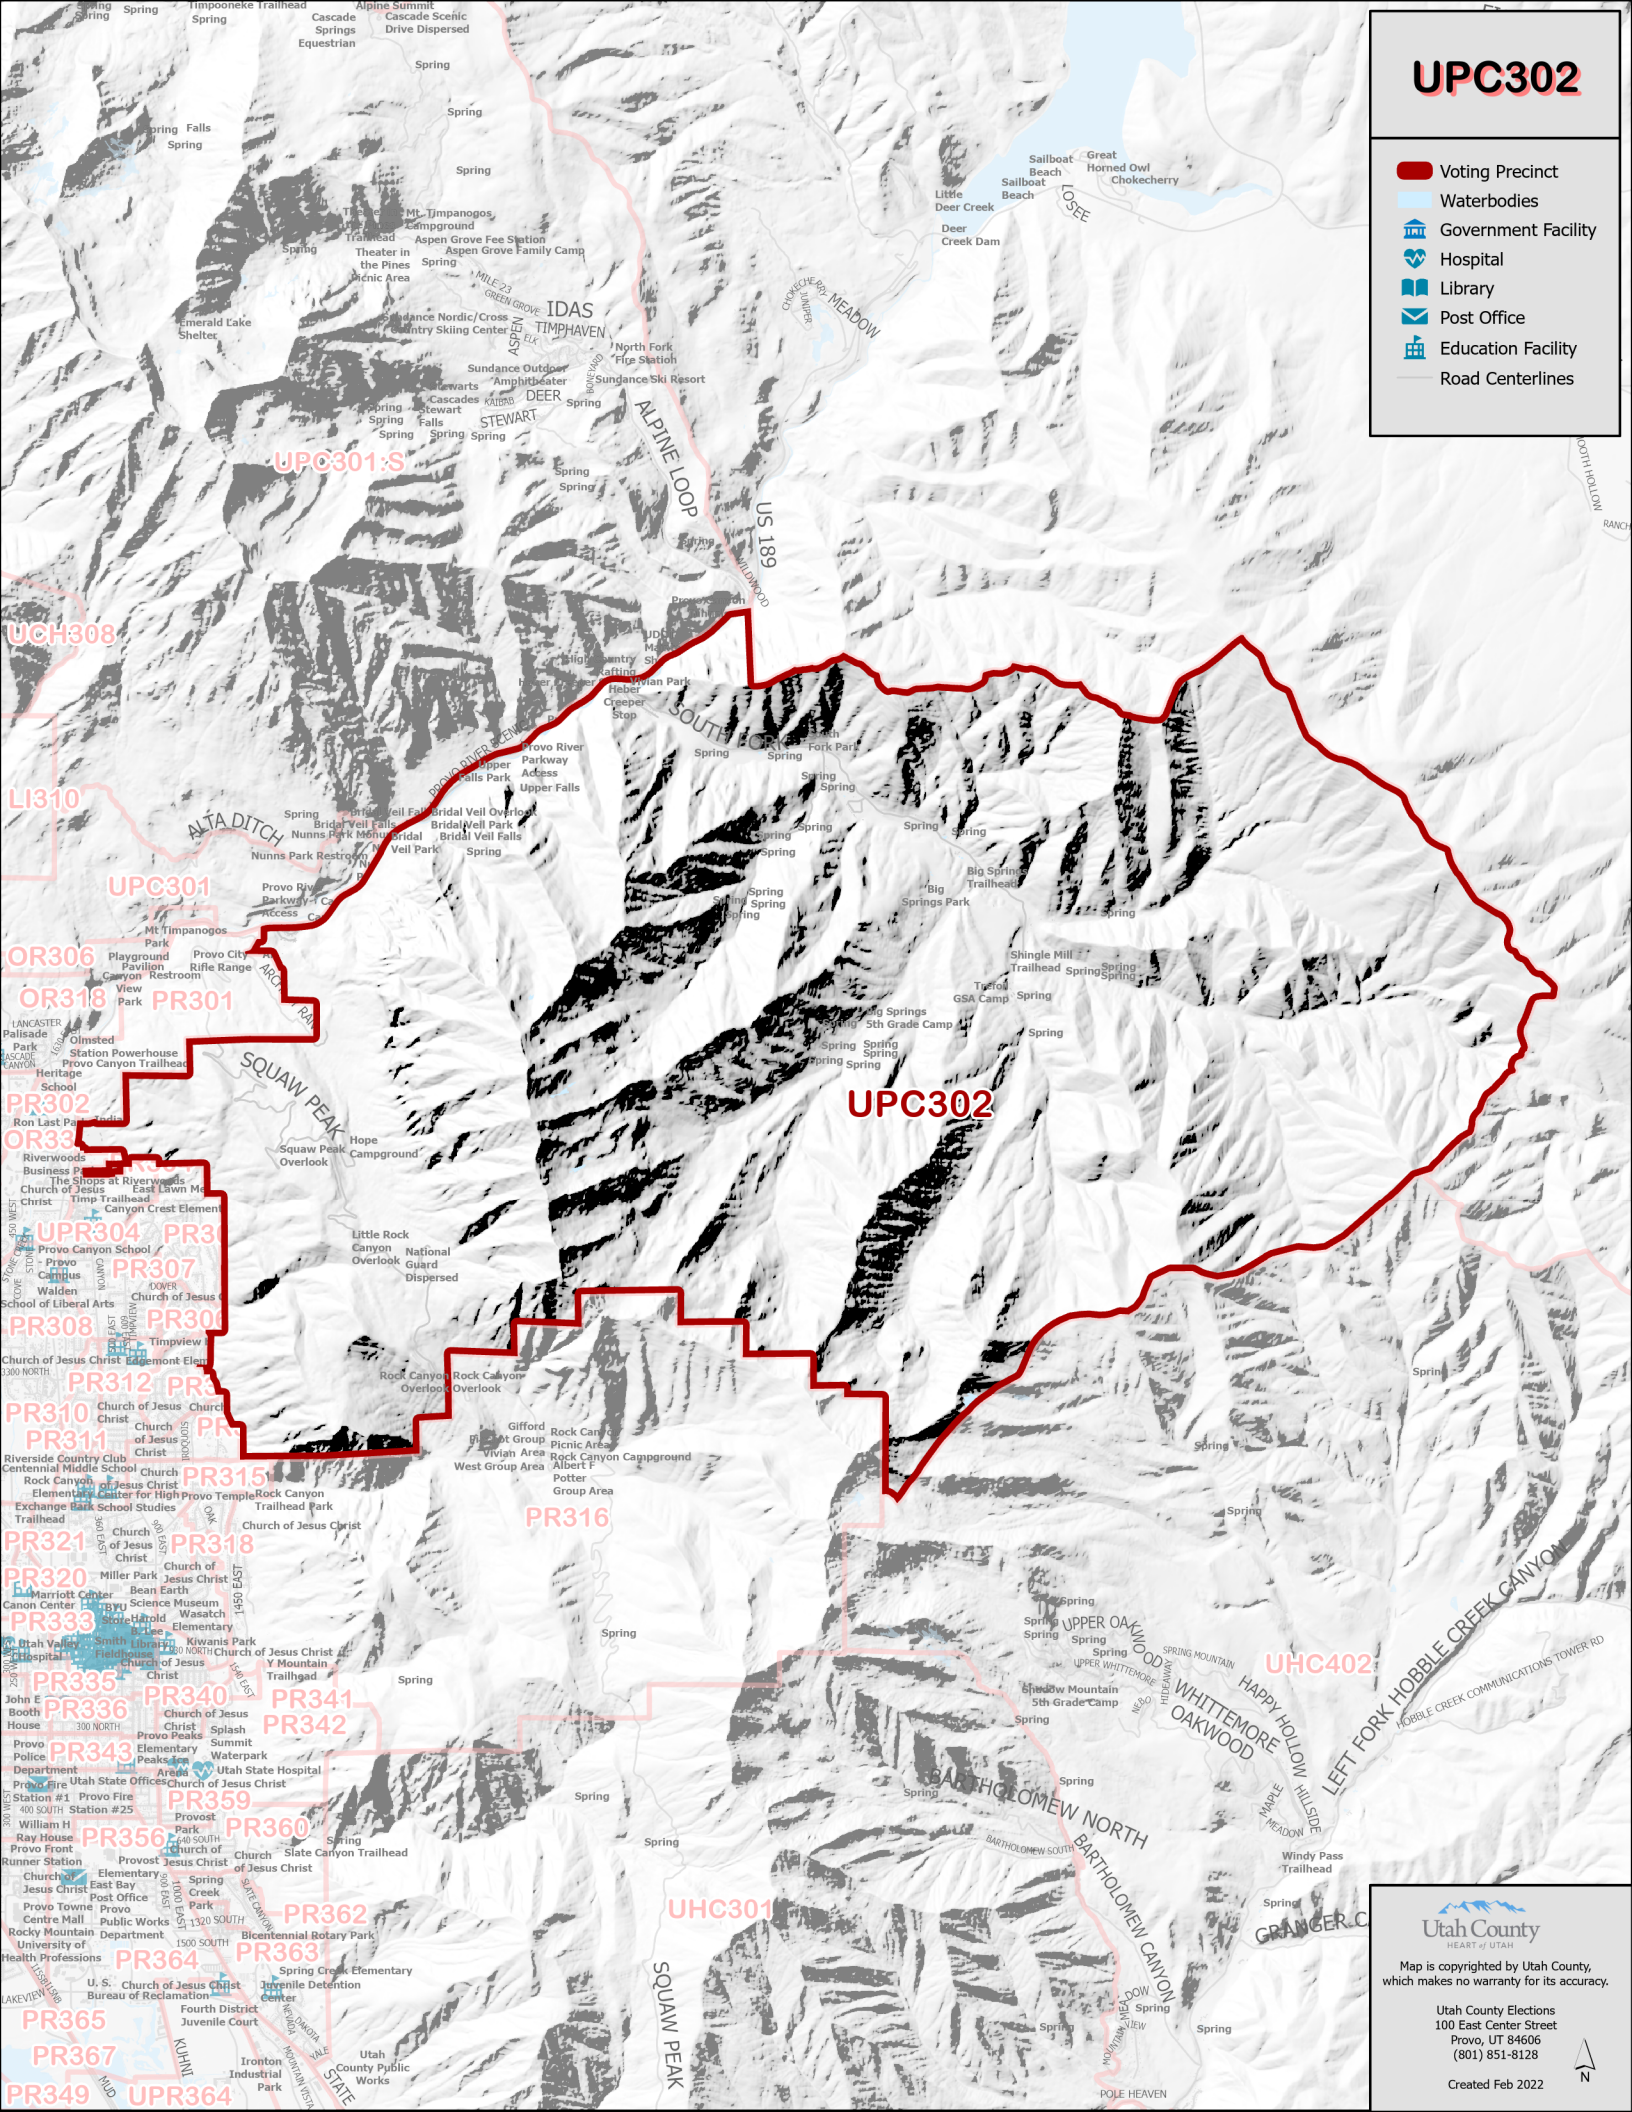

UPC302

-  Voting Precinct
-  Waterbodies
-  Government Facility
-  Hospital
-  Library
-  Post Office
-  Education Facility
-  Road Centerlines

Utah County
HEART OF UTAH

Map is copyrighted by Utah County, which makes no warranty for its accuracy.

Utah County Elections
100 East Center Street
Provo, UT 84606
(801) 851-8128

Created Feb 2022