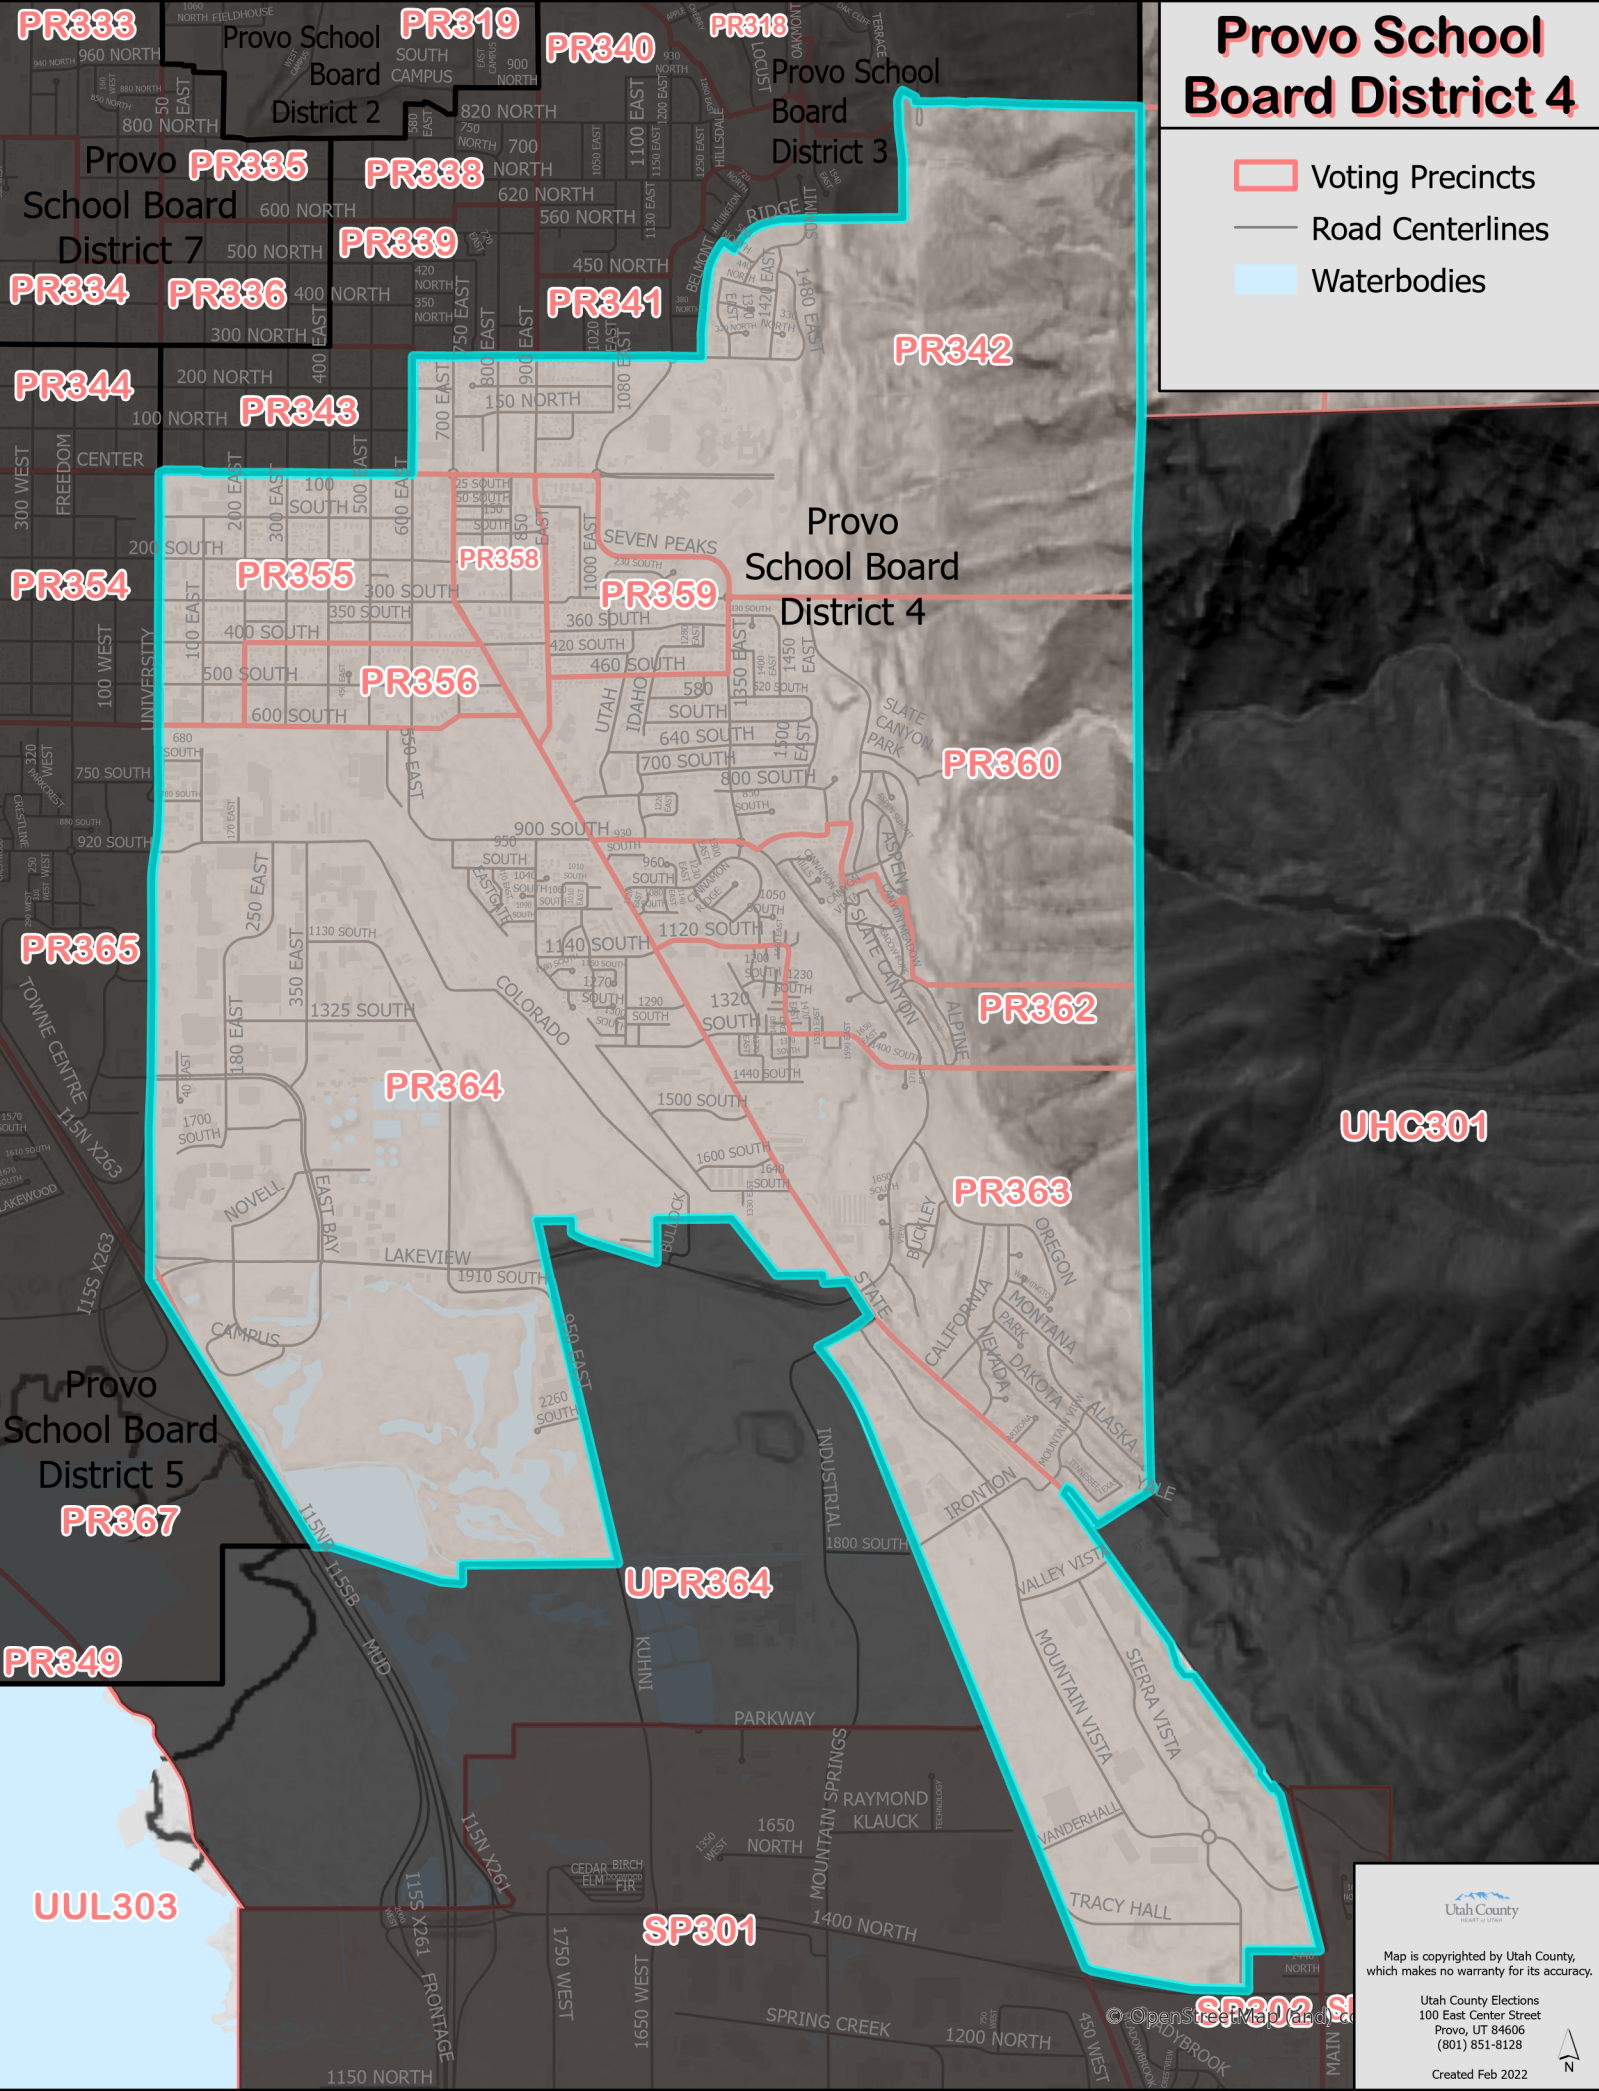

# Provo School Board District 4

-  Voting Precincts
-  Road Centerlines
-  Waterbodies

Utah County  
Map is copyrighted by Utah County, which makes no warranty for its accuracy.

Utah County Elections  
100 East Center Street  
Provo, UT 84606  
(801) 851-8128