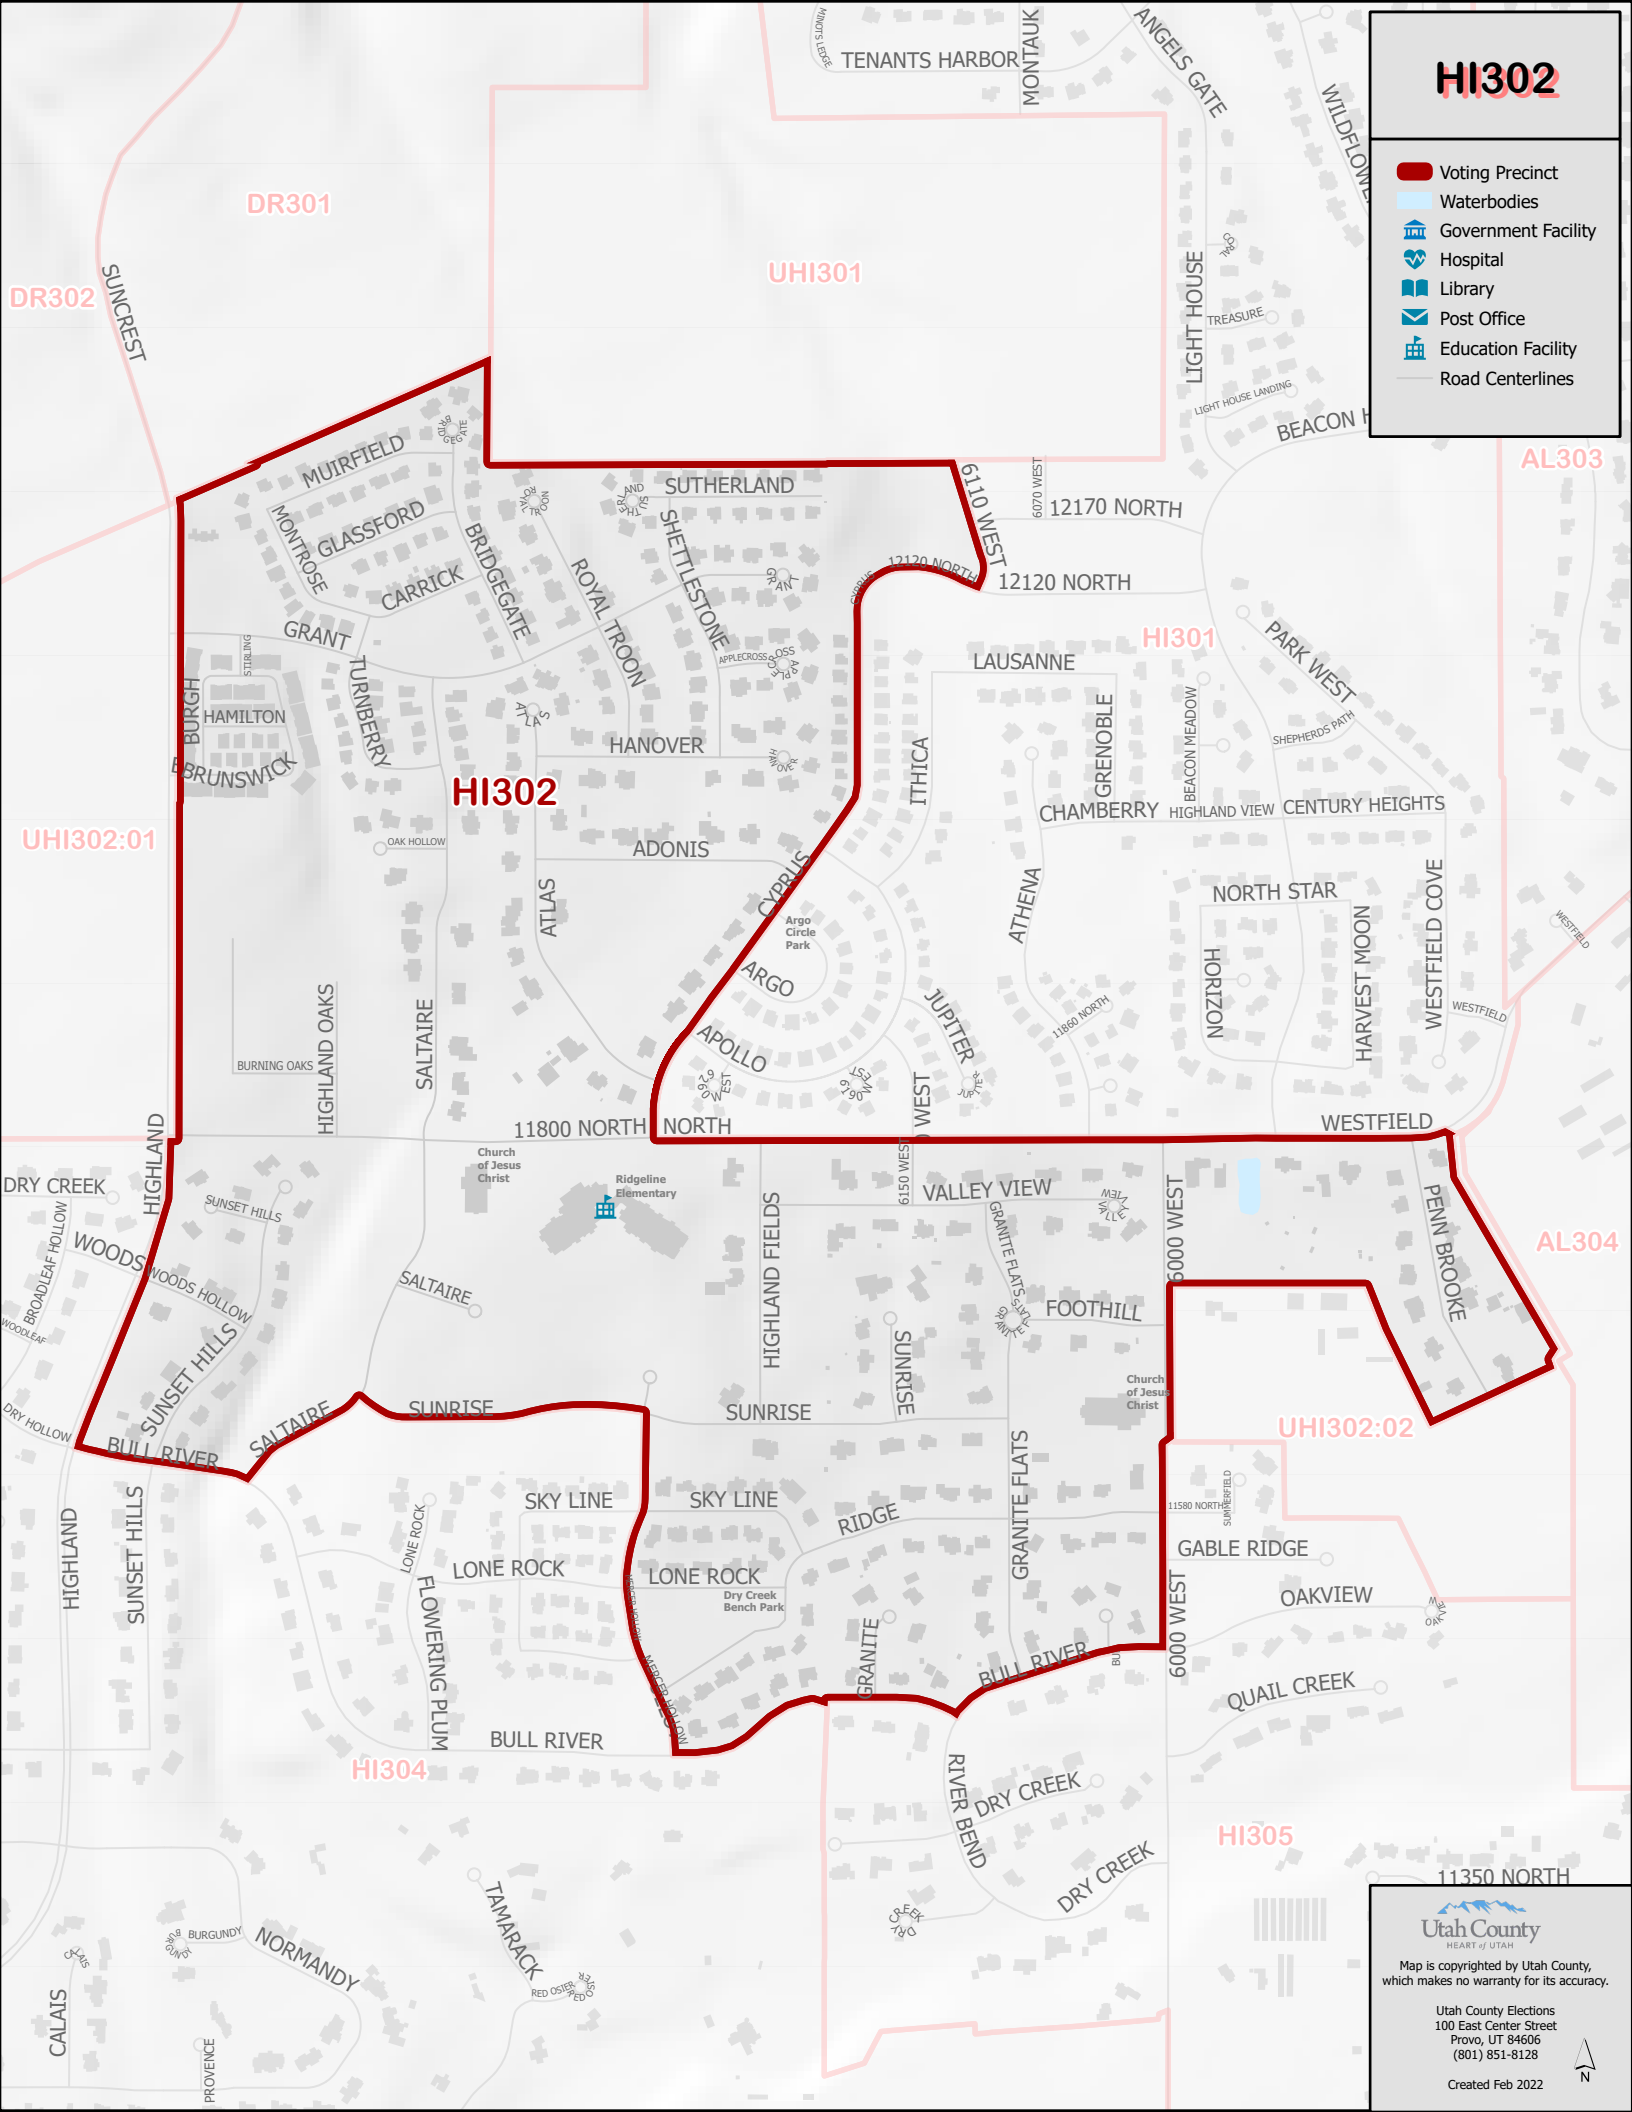

HI302

-  Voting Precinct
-  Waterbodies
-  Government Facility
-  Hospital
-  Library
-  Post Office
-  Education Facility
-  Road Centerlines

Utah County
HEART OF UTAH

Map is copyrighted by Utah County, which makes no warranty for its accuracy.

Utah County Elections
100 East Center Street
Provo, UT 84606
(801) 851-8128

Created Feb 2022