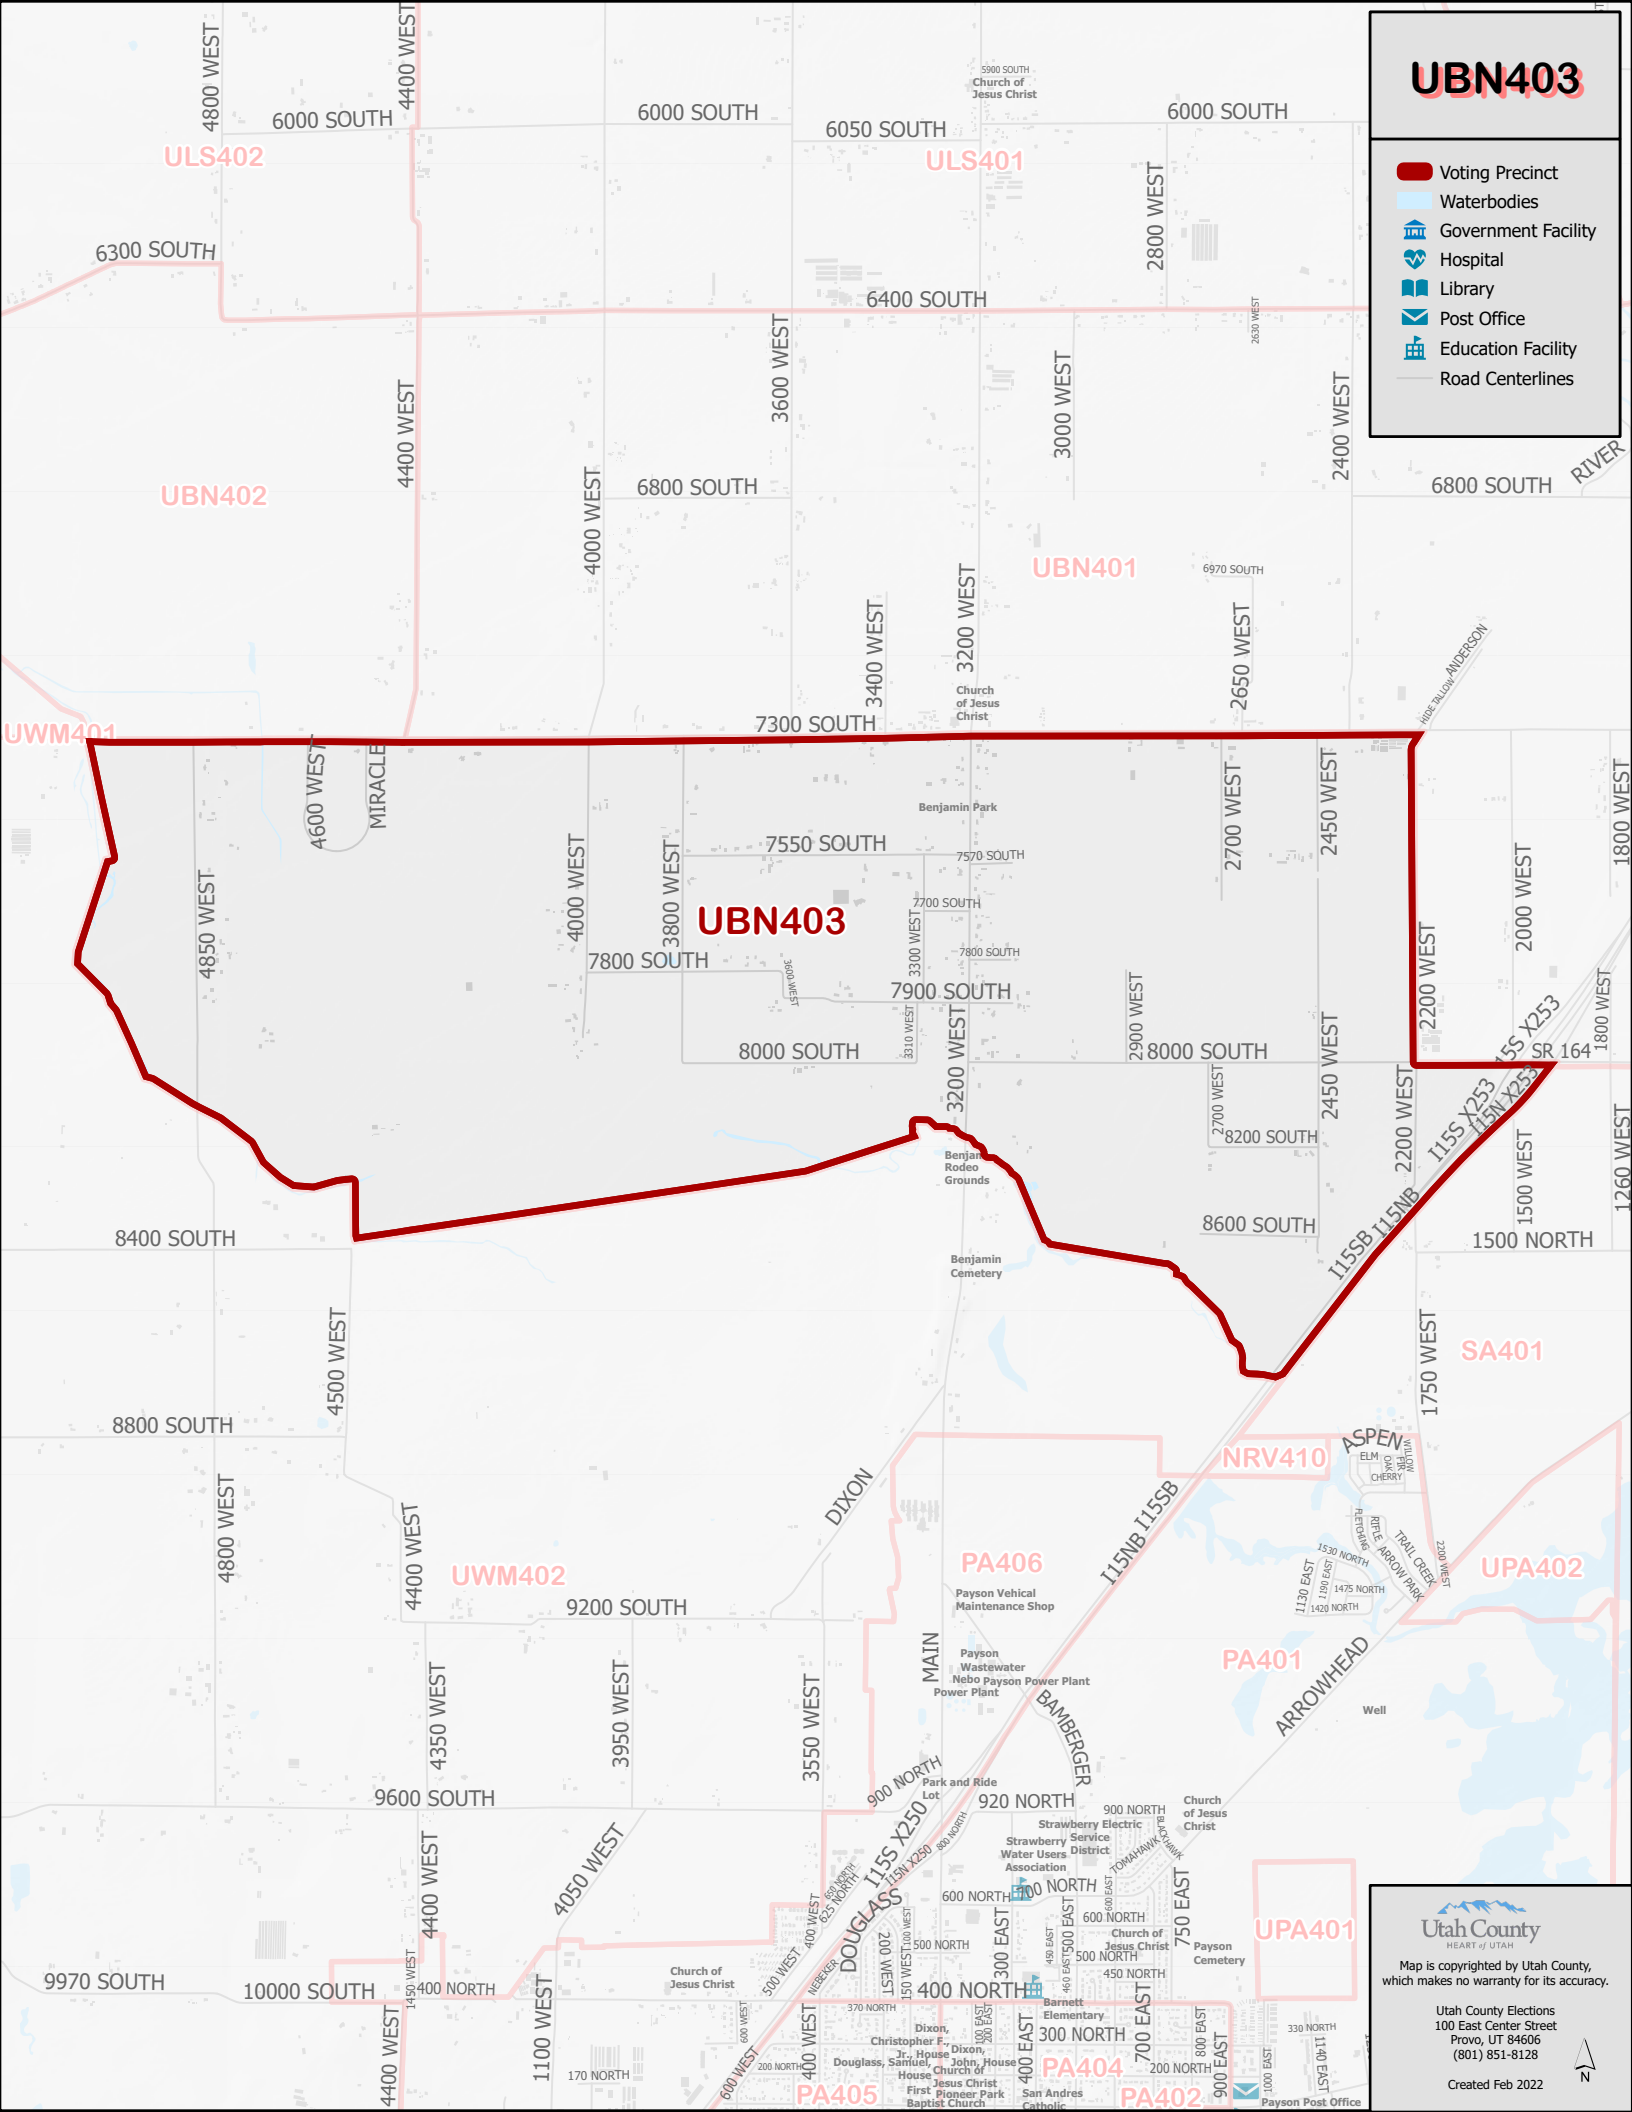

UBN403

- Voting Precinct
- Waterbodies
- Government Facility
- Hospital
- Library
- Post Office
- Education Facility
- Road Centerlines

Utah County
HEART OF UTAH

Map is copyrighted by Utah County, which makes no warranty for its accuracy.

Utah County Elections
100 East Center Street
Provo, UT 84606
(801) 851-8128

Created Feb 2022