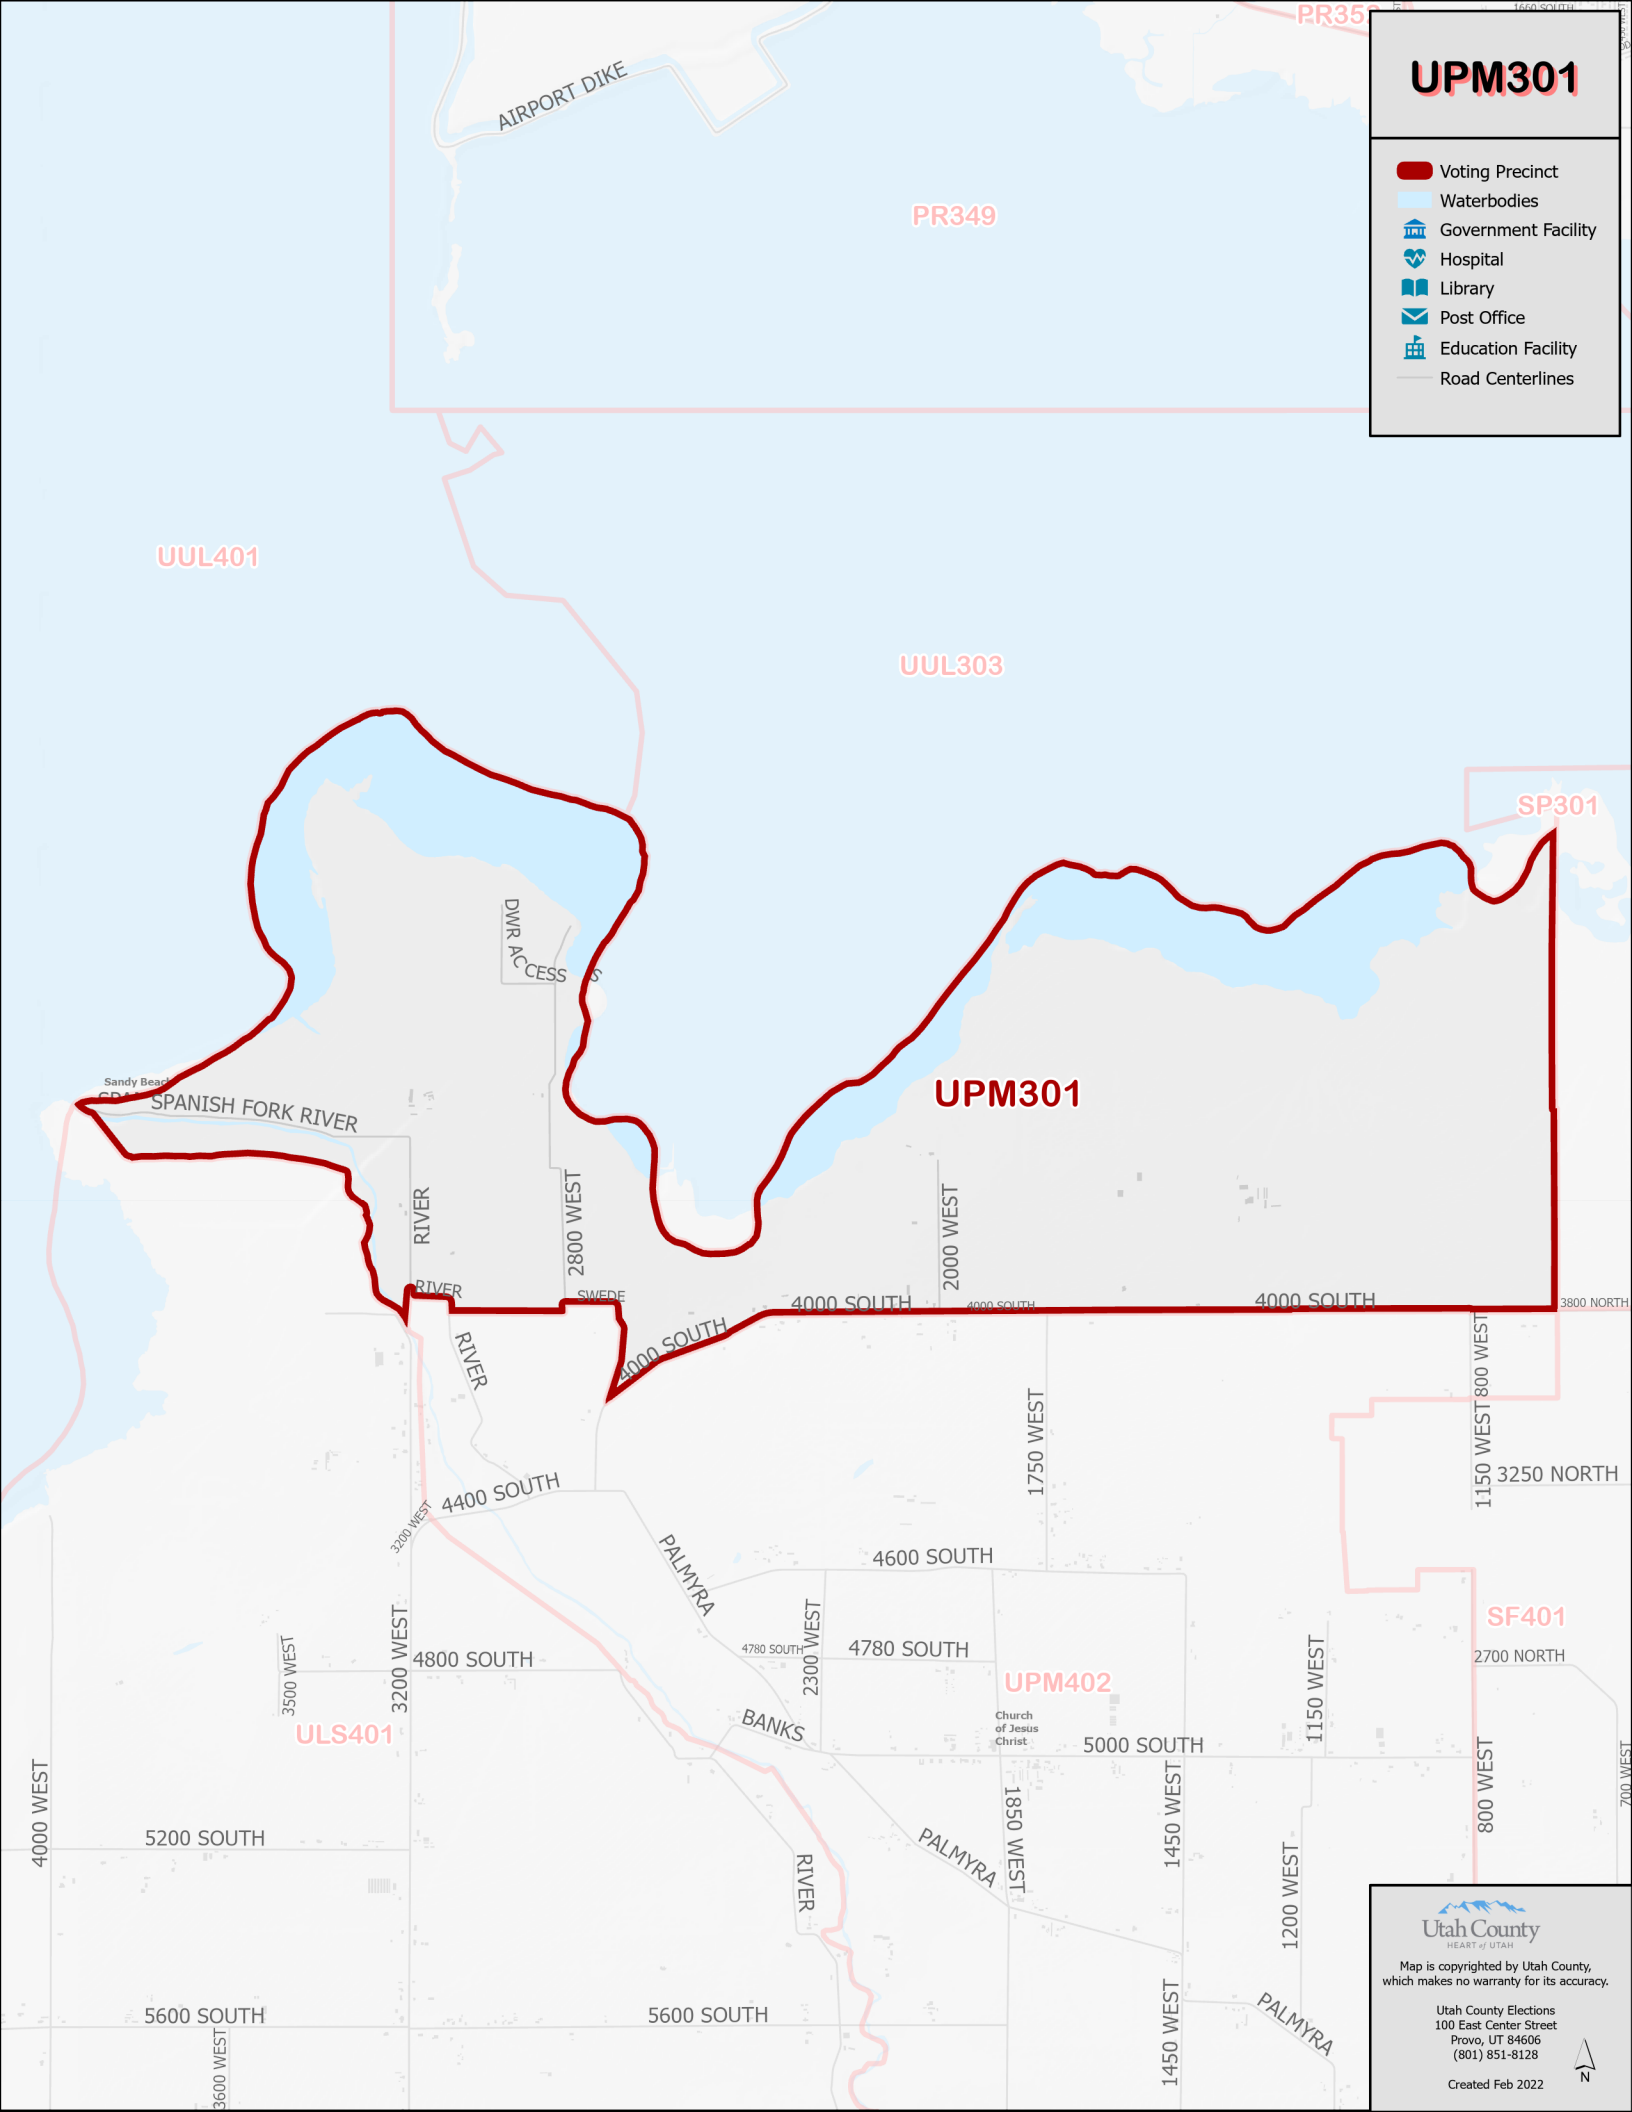

UPM301

-  Voting Precinct
-  Waterbodies
-  Government Facility
-  Hospital
-  Library
-  Post Office
-  Education Facility
-  Road Centerlines

Utah County
HEART of UTAH

Map is copyrighted by Utah County, which makes no warranty for its accuracy.

Utah County Elections
100 East Center Street
Provo, UT 84606
(801) 851-8128

Created Feb 2022