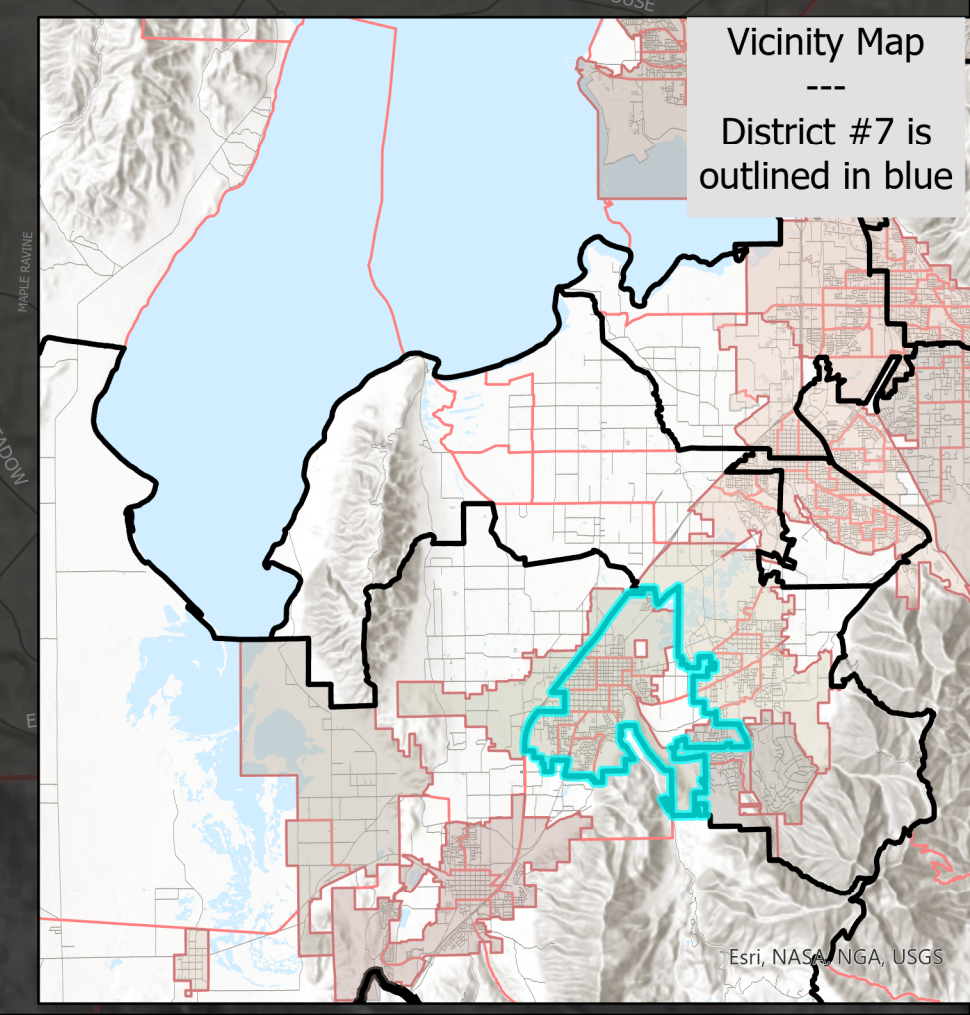

Nebo School Board District 7

Legend

- County Boundar Line
- Voting Precincts
- Road Centerlines
- Waterbodies

Nebo School Board District 1

Nebo School Board District 7

Nebo School Board District 4

Map is copyrighted by Utah County, which makes no warranty for its accuracy.

Utah County Elections
100 East Center Street
Provo, UT 84606
(801) 851-8128

Created Feb 2022

Vicinity Map
--- District #7 is outlined in blue