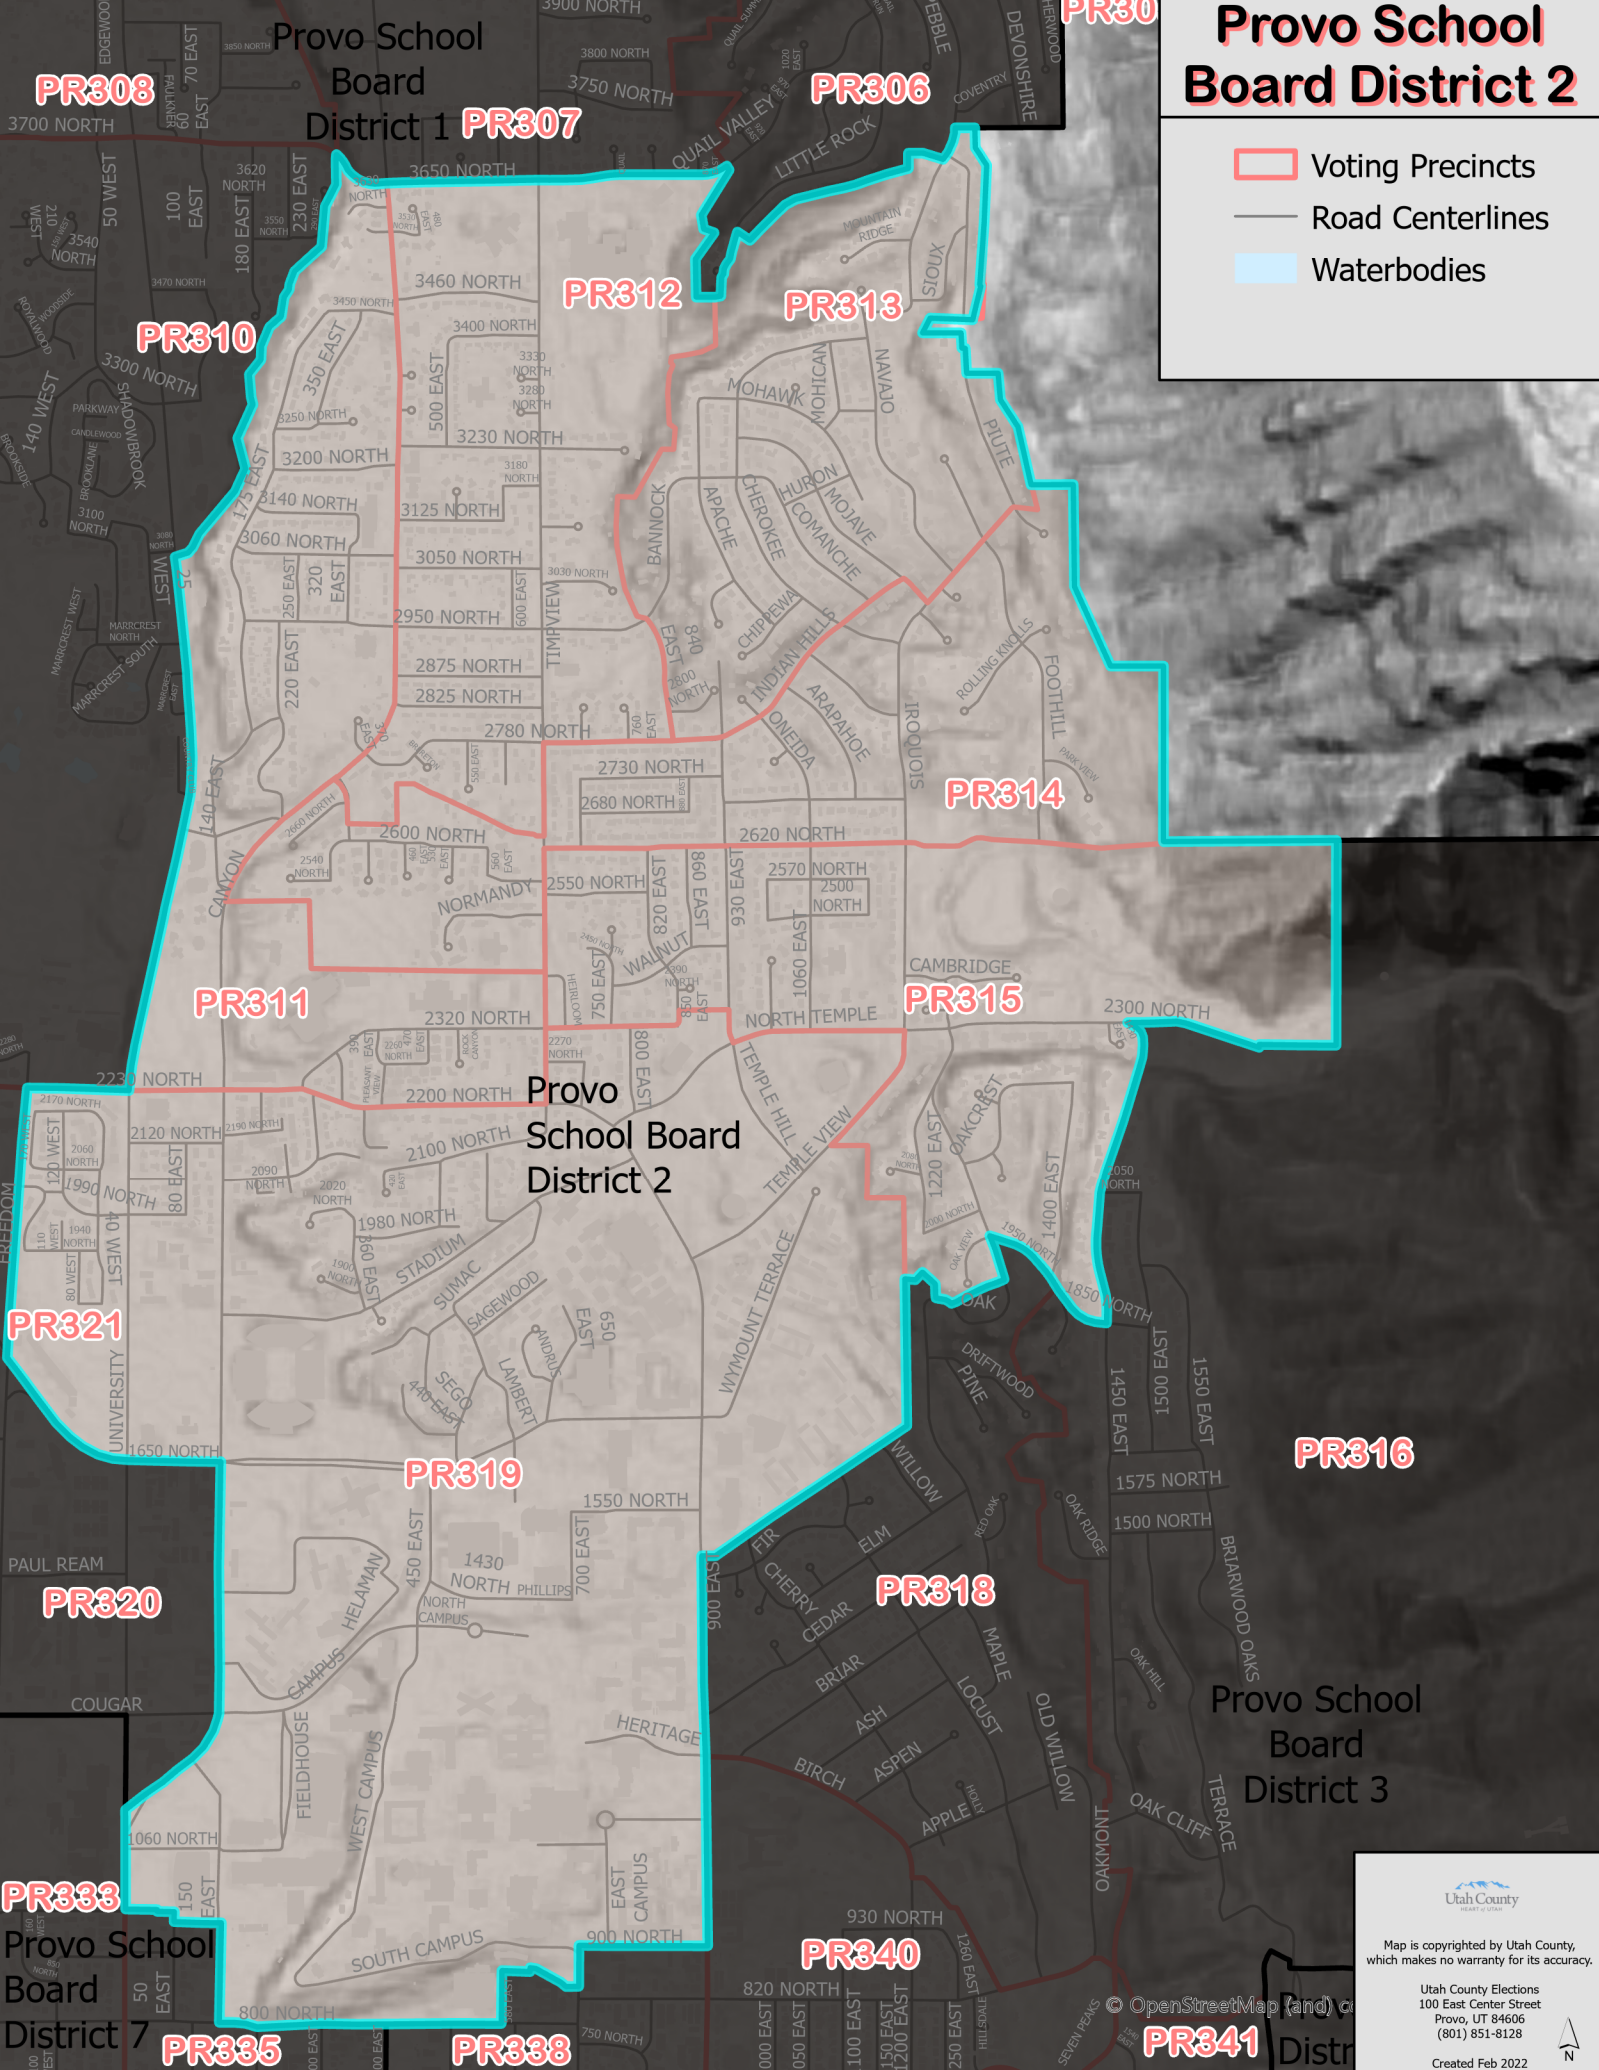

Provo School Board District 2

-  Voting Precincts
-  Road Centerlines
-  Waterbodies

© OpenStreetMap (and) a