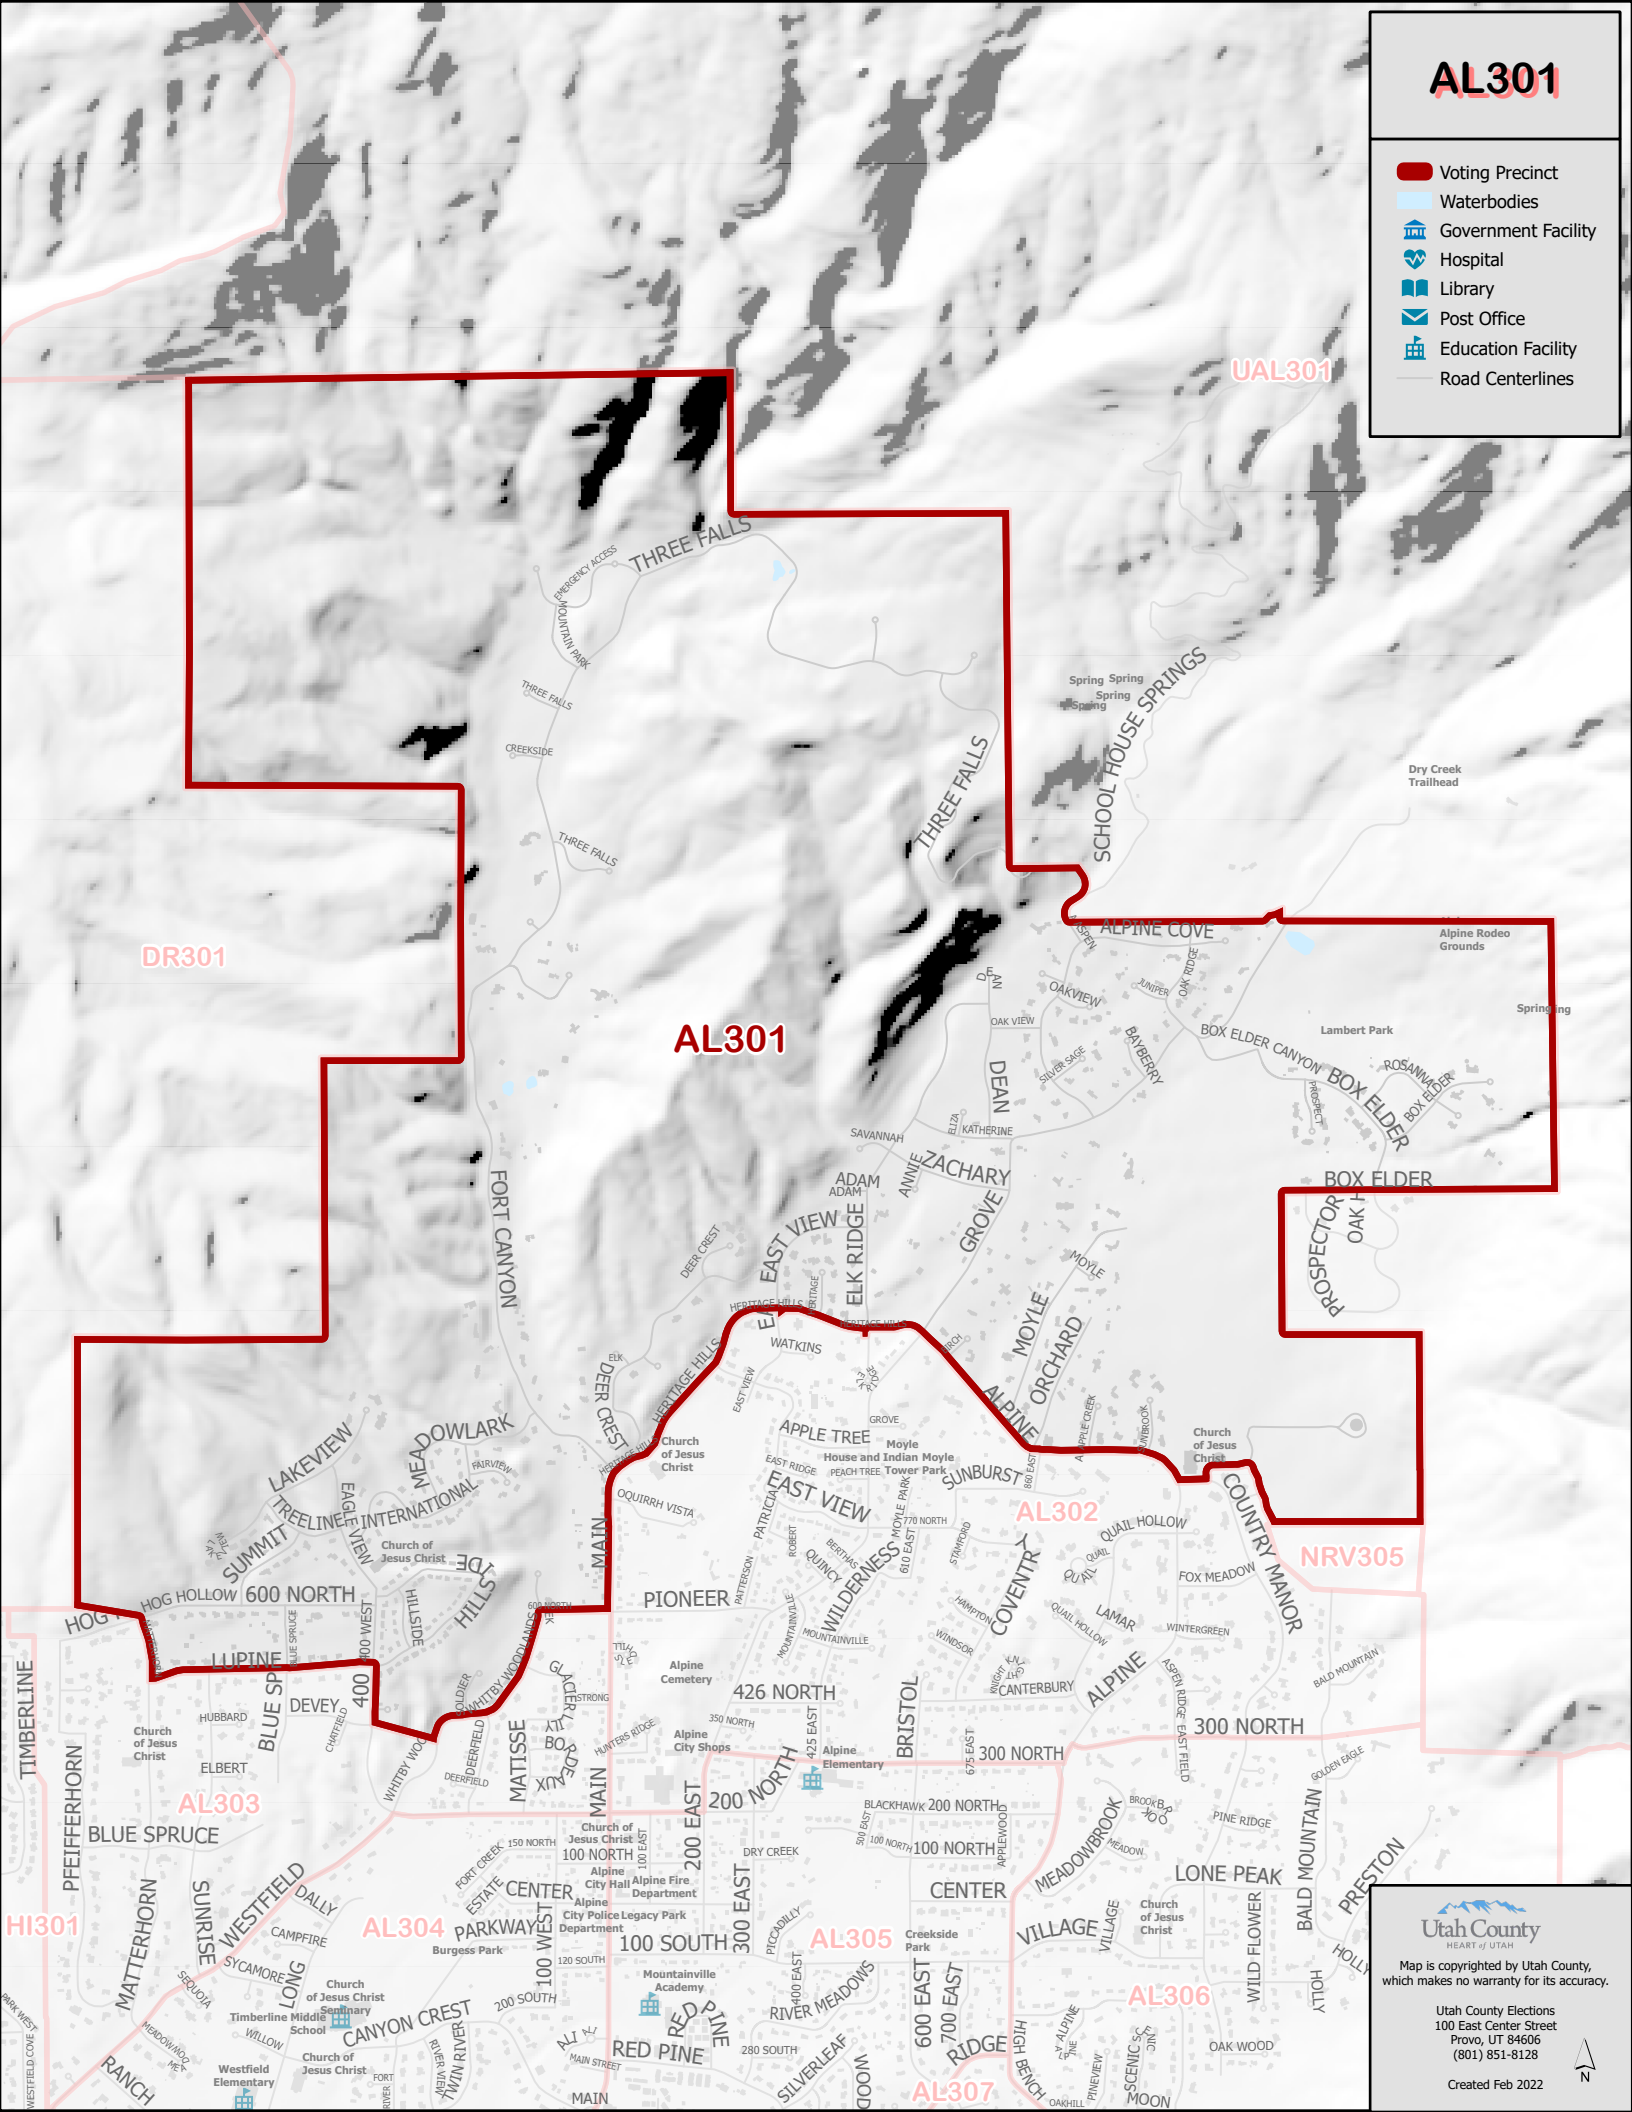

# AL301

-  Voting Precinct
-  Waterbodies
-  Government Facility
-  Hospital
-  Library
-  Post Office
-  Education Facility
-  Road Centerlines

  
Utah County  
HEART OF UTAH

Map is copyrighted by Utah County, which makes no warranty for its accuracy.

Utah County Elections  
100 East Center Street  
Provo, UT 84606  
(801) 851-8128

Created Feb 2022