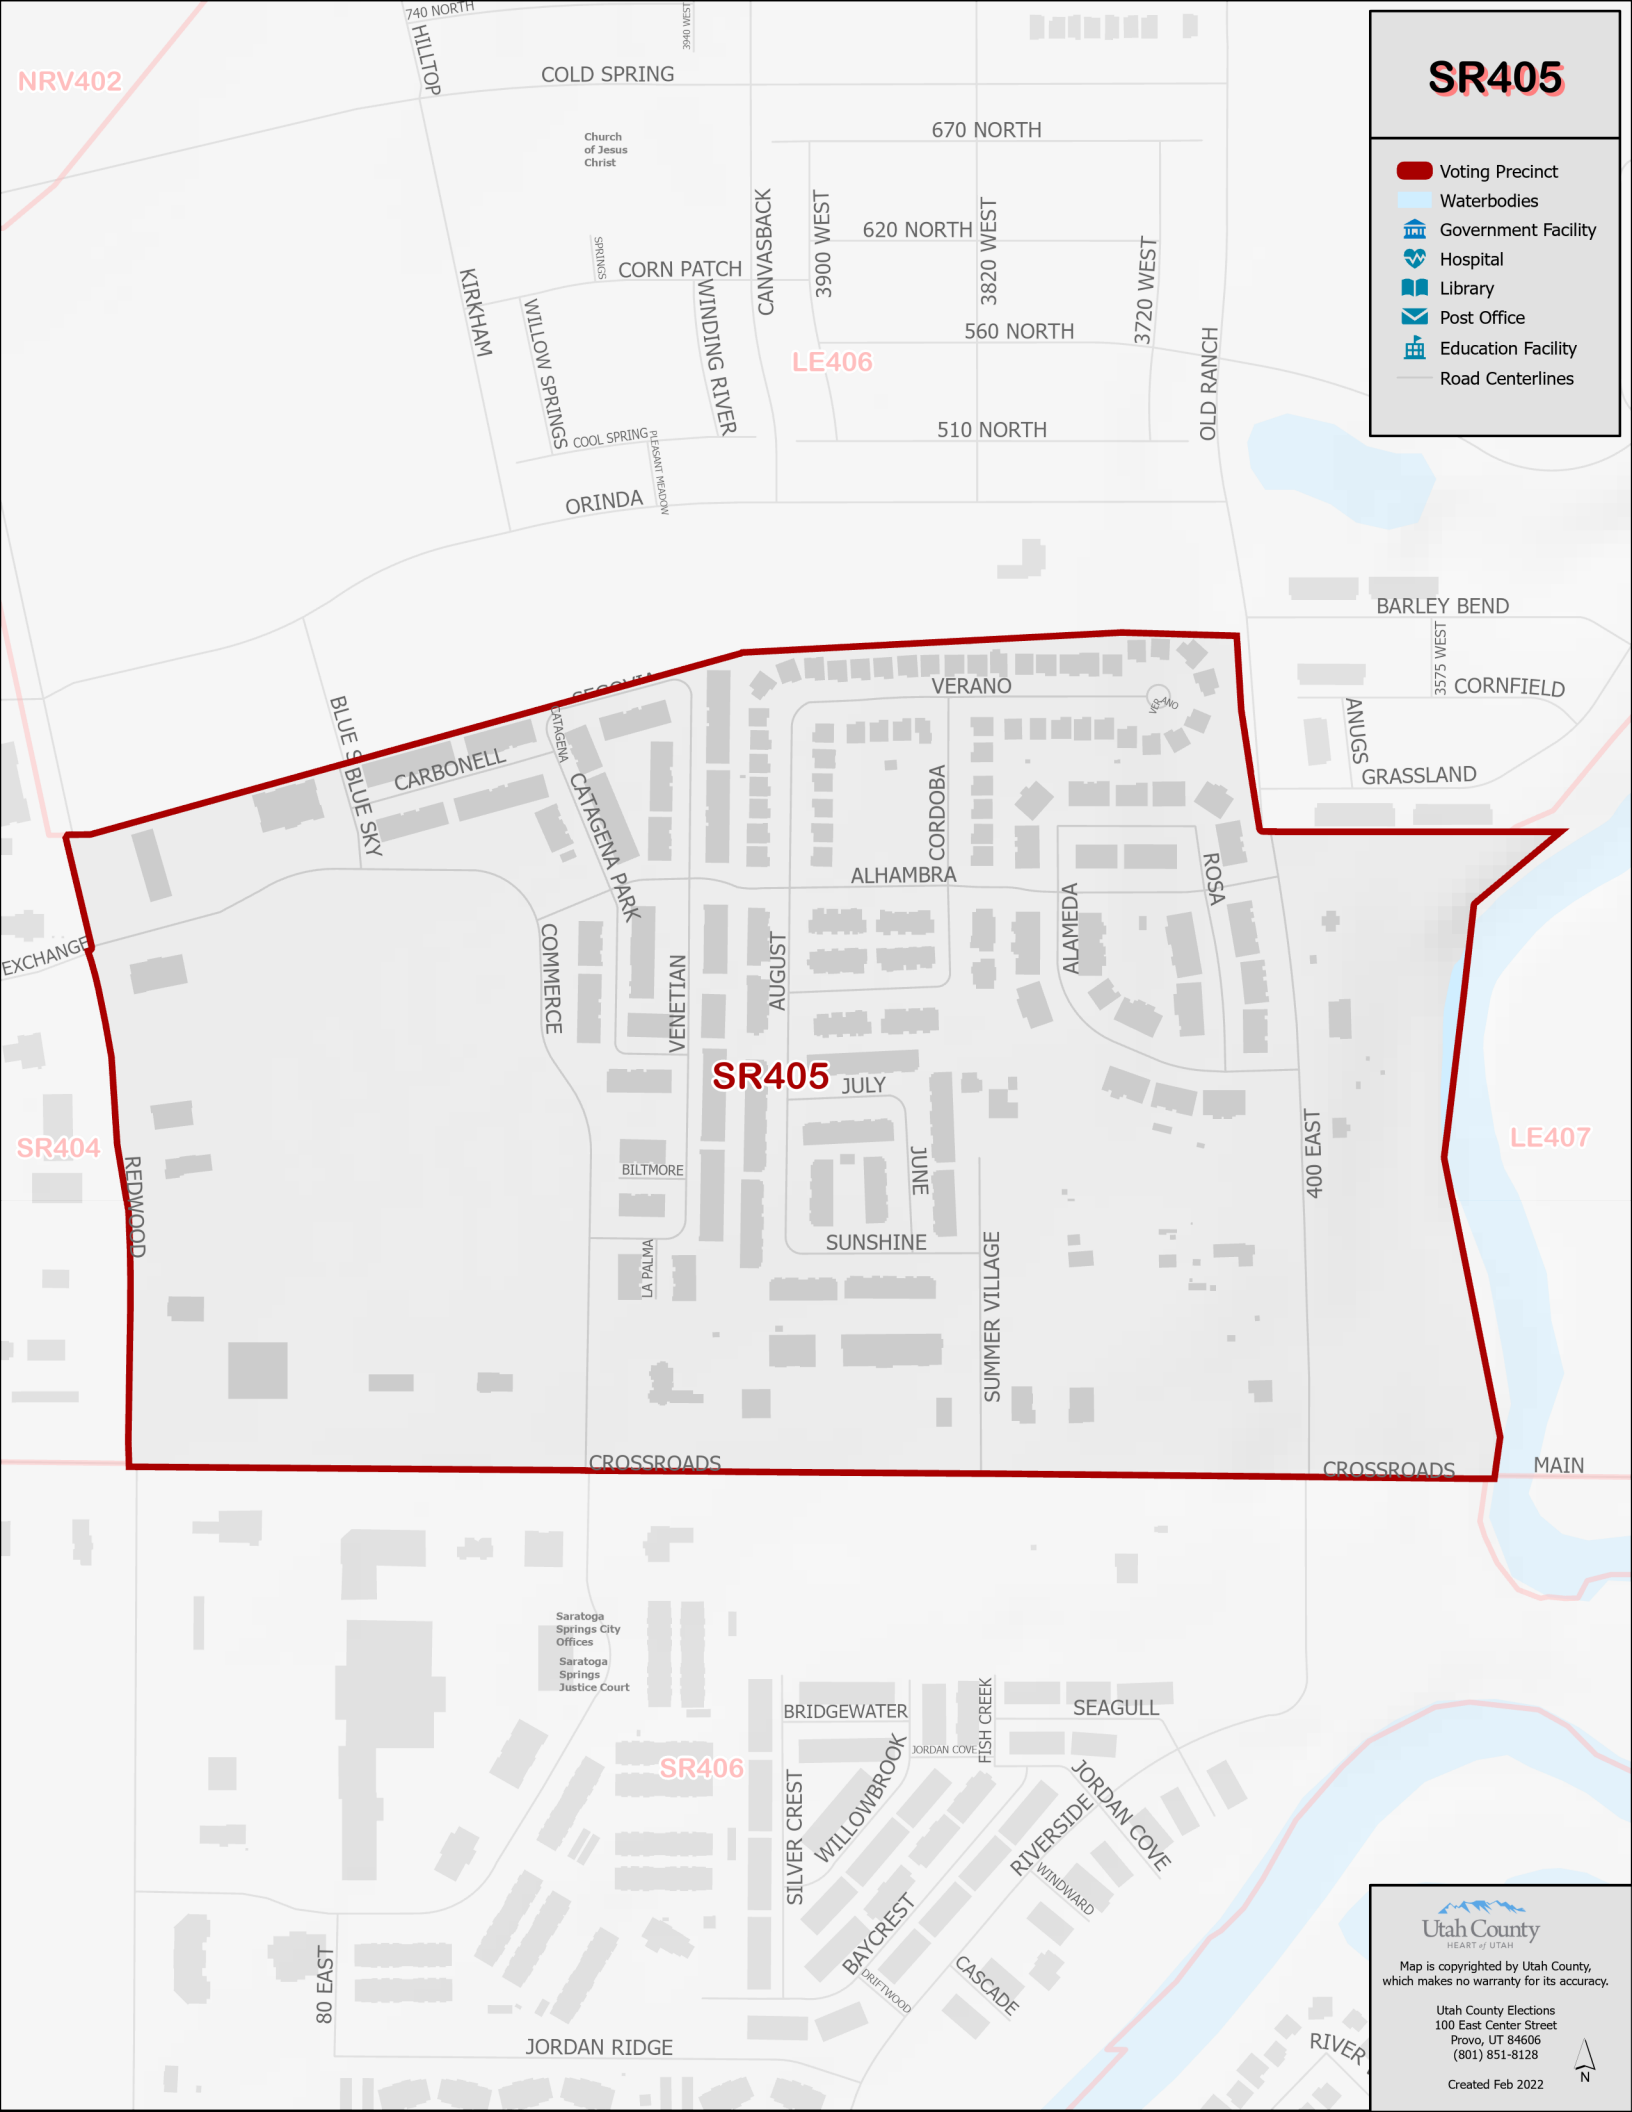

SR405

- Voting Precinct
- Waterbodies
- Government Facility
- Hospital
- Library
- Post Office
- Education Facility
- Road Centerlines

Utah County
HEART of UTAH

Created Feb 2022